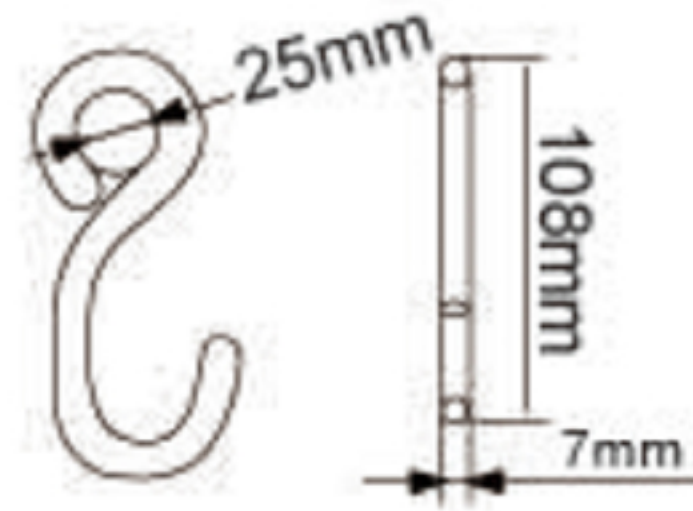

# TECHNICAL DRAWING

**Tower Industry**  
YOUR MANUFACTURING BASE IN CHINA

Sales@tower-machinery.com  
www.tower-machinery.com

TWSH18

S Hook

DESCRIPTION: S Hook Stainless Steel

BS: 700KG/1500LBS