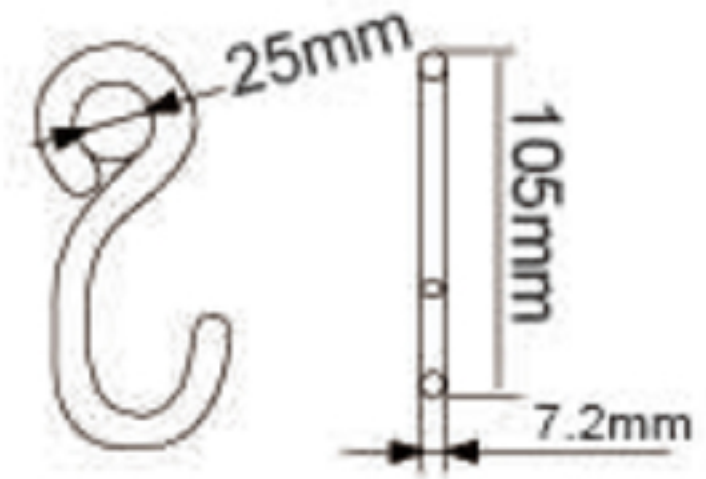

# TECHNICAL DRAWING

**Tower Industry**  
YOUR MANUFACTURING BASE IN CHINA

Sales@tower-machinery.com  
www.tower-machinery.com

TWSH14

S Hook

DESCRIPTION: S Hook  
with Plastic Coating

BS: 750KG/1650LBS