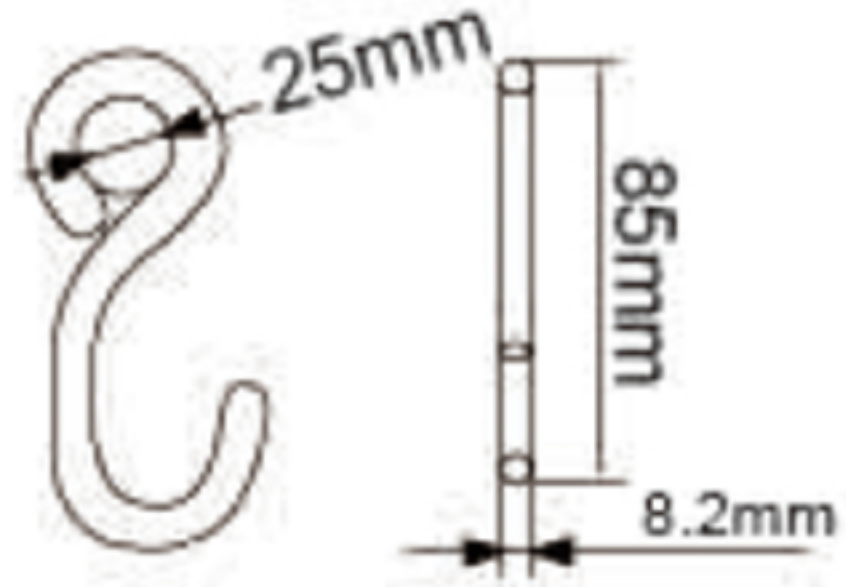

# TECHNICAL DRAWING

**Tower Industry**  
YOUR MANUFACTURING BASE IN CHINA

Sales@tower-machinery.com  
www.tower-machinery.com

TWSH09

S Hook

DESCRIPTION: S Hook  
with Plastic Coating

BS: 900KG/1950LBS