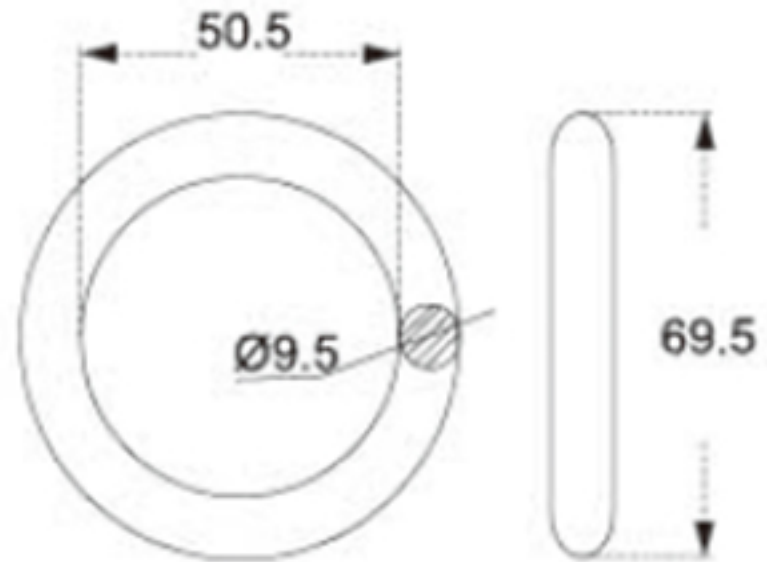

TECHNICAL DRAWING

Tower Industry
YOUR MANUFACTURING BASE IN CHINA

Sales@tower-machinery.com
www.tower-machinery.com

TWOR02
Ring

SIZE: 2"
BS: 2000KG/4400LBS