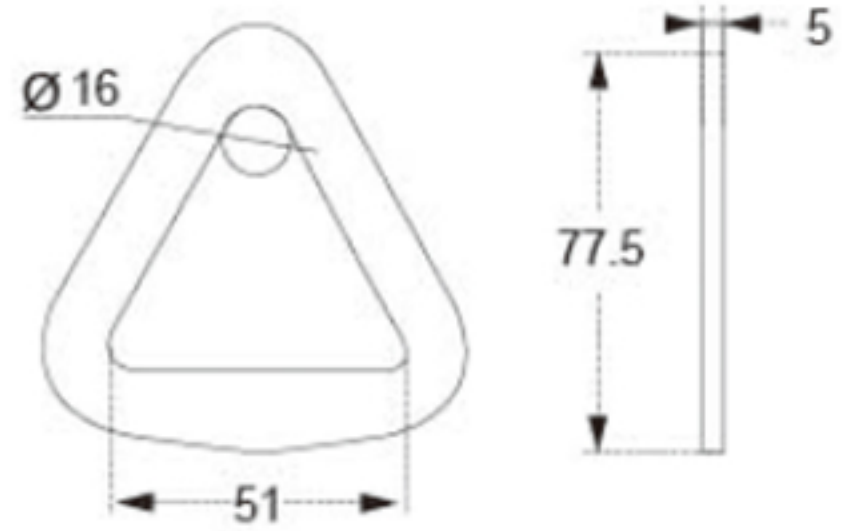

TECHNICAL DRAWING

Tower Industry
YOUR MANUFACTURING BASE IN CHINA

Sales@tower-machinery.com
www.tower-machinery.com

TWDR22
Ring

SIZE: 2"
BS: 5000KG/11000LBS