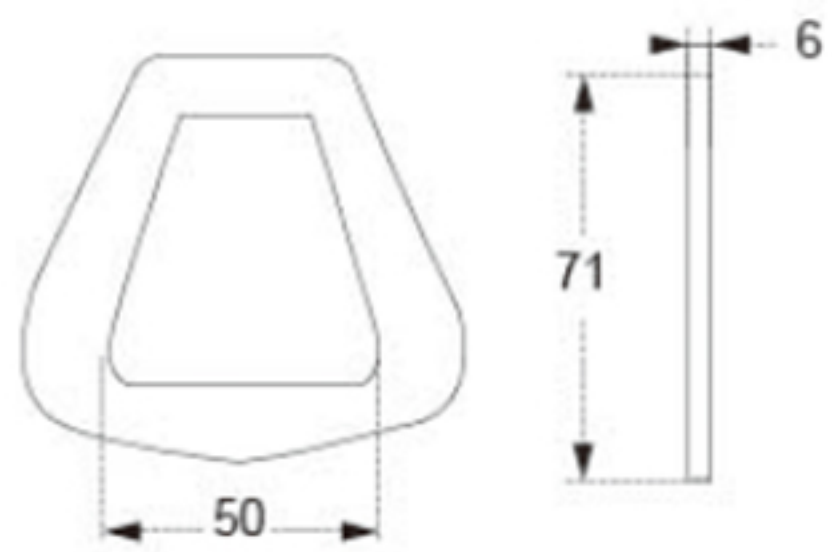

# TECHNICAL DRAWING

**Tower Industry**  
YOUR MANUFACTURING BASE IN CHINA

Sales@tower-machinery.com  
www.tower-machinery.com

TWDR21  
Ring

SIZE: 2"  
BS: 5000KG/11000LBS