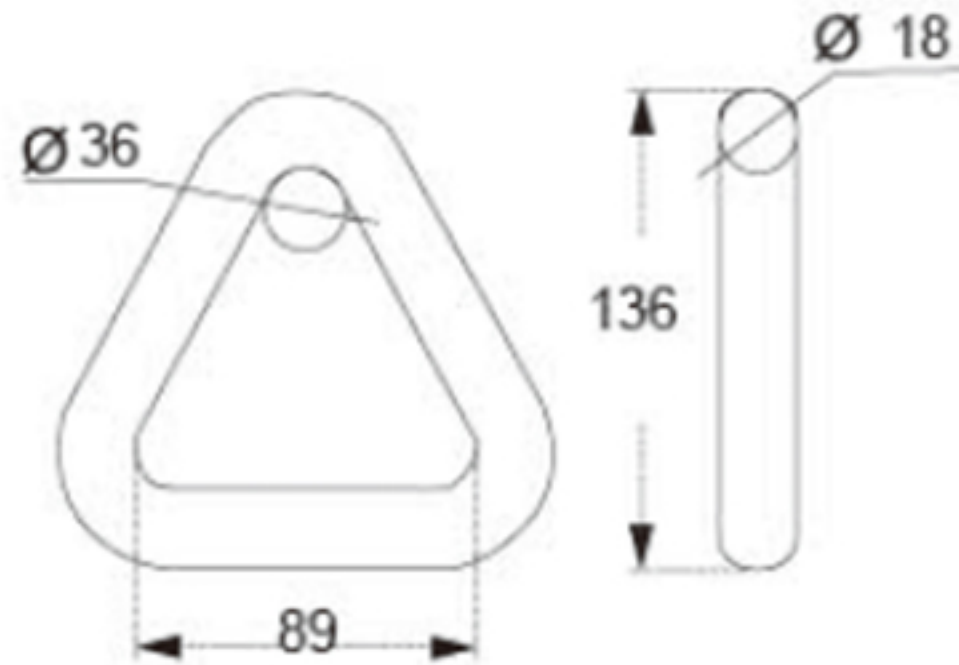

# TECHNICAL DRAWING

**Tower Industry**  
YOUR MANUFACTURING BASE IN CHINA

Sales@tower-machinery.com  
www.tower-machinery.com

TWDR19  
Ring

SIZE: 4"

BS: 10000KG/22000LBS