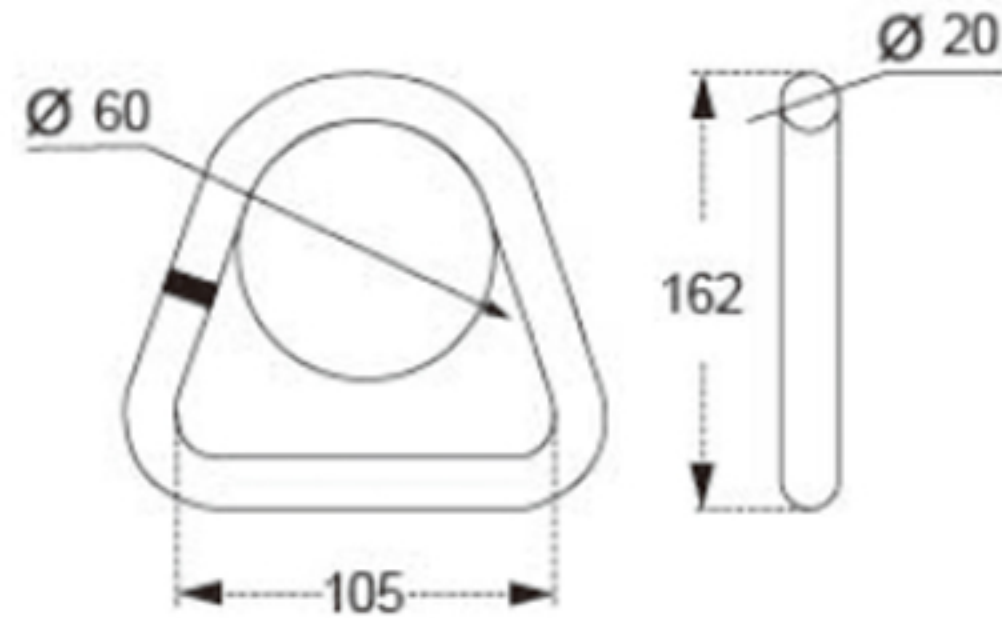

TECHNICAL DRAWING

Tower Industry
YOUR MANUFACTURING BASE IN CHINA

Sales@tower-machinery.com
www.tower-machinery.com

TWDR17
Ring

SIZE: 4"

BS: 10000KG/22000LBS