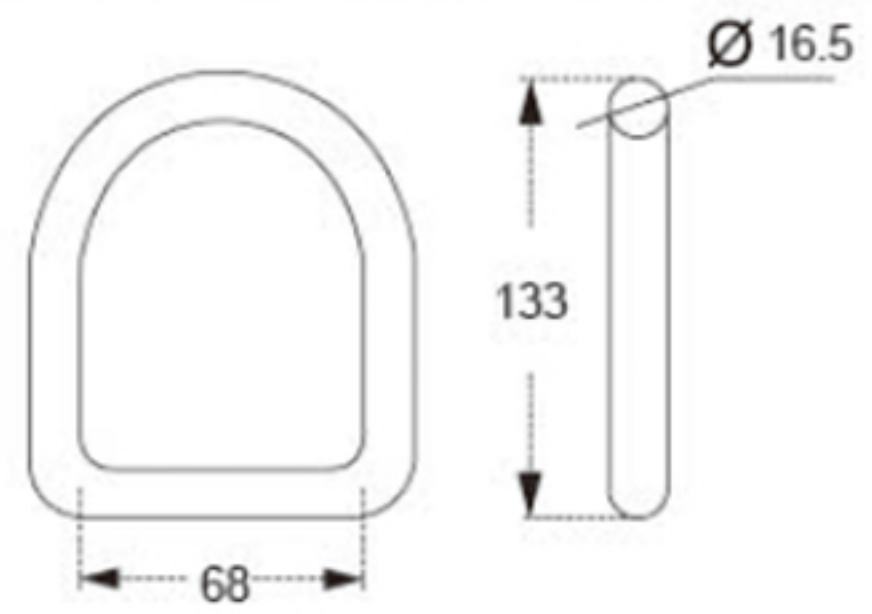

TECHNICAL DRAWING

Tower Industry
YOUR MANUFACTURING BASE IN CHINA

Sales@tower-machinery.com
www.tower-machinery.com

TWDR16
Ring

SIZE: 3"
BS: 10000KG/22000LBS