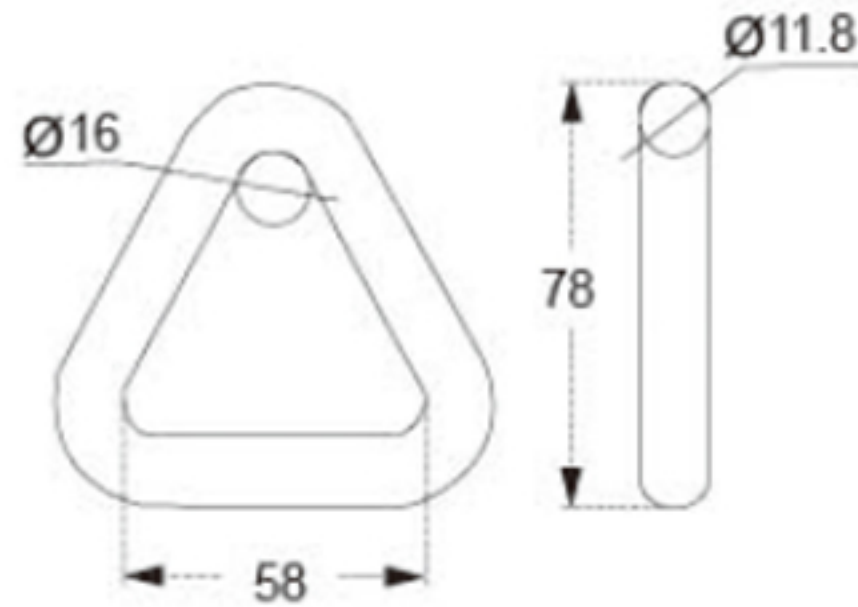

TECHNICAL DRAWING

Tower Industry
YOUR MANUFACTURING BASE IN CHINA

Sales@tower-machinery.com
www.tower-machinery.com

TWDR15
Ring

SIZE: 2"
BS: 5000KG/11000LBS