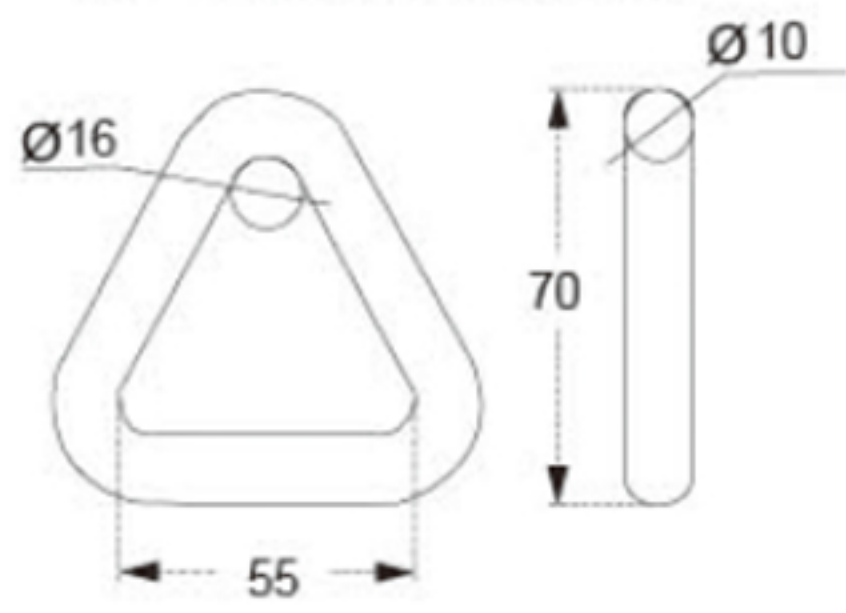

TECHNICAL DRAWING

Tower Industry
YOUR MANUFACTURING BASE IN CHINA

Sales@tower-machinery.com
www.tower-machinery.com

TWDR14-A
Ring

SIZE: 2"

BS: 4000KG/8800LBS