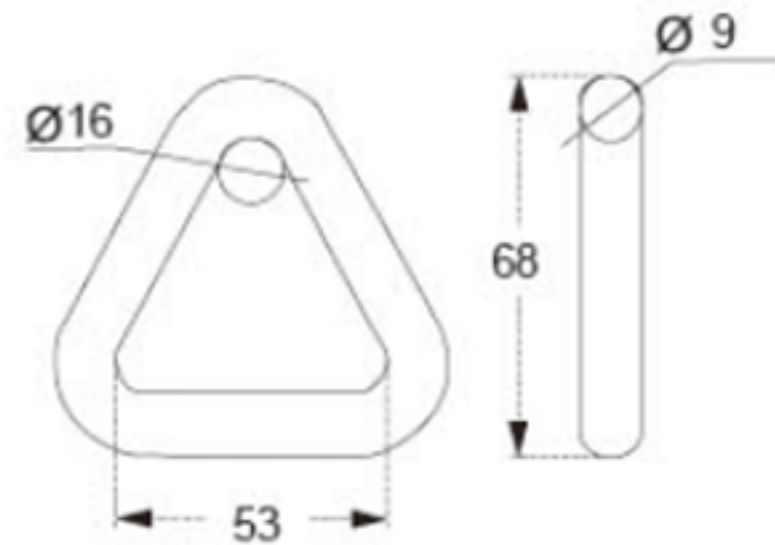

TECHNICAL DRAWING

Tower Industry
YOUR MANUFACTURING BASE IN CHINA

Sales@tower-machinery.com
www.tower-machinery.com

TWDR14
Ring

SIZE: 2"

BS: 3000KG/6600LBS