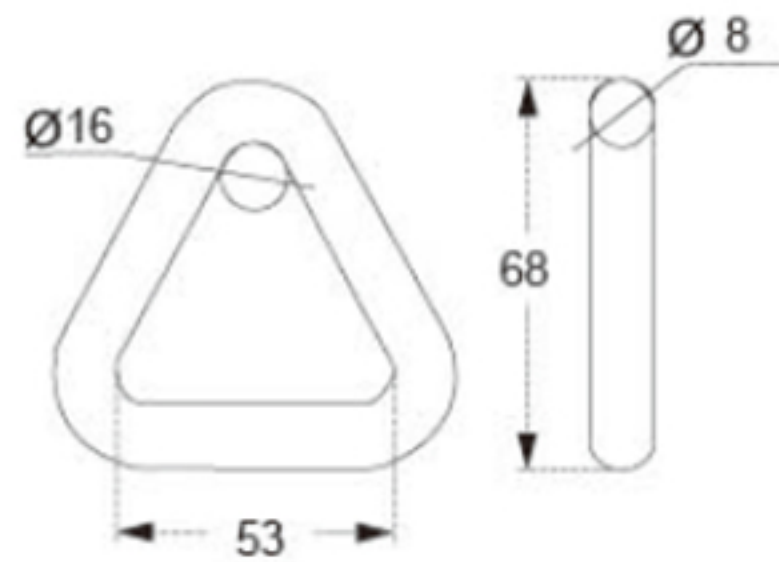

TECHNICAL DRAWING

Tower Industry
YOUR MANUFACTURING BASE IN CHINA

Sales@tower-machinery.com
www.tower-machinery.com

TWDR13
Ring

SIZE: 2"
BS: 2000KG/4400LBS