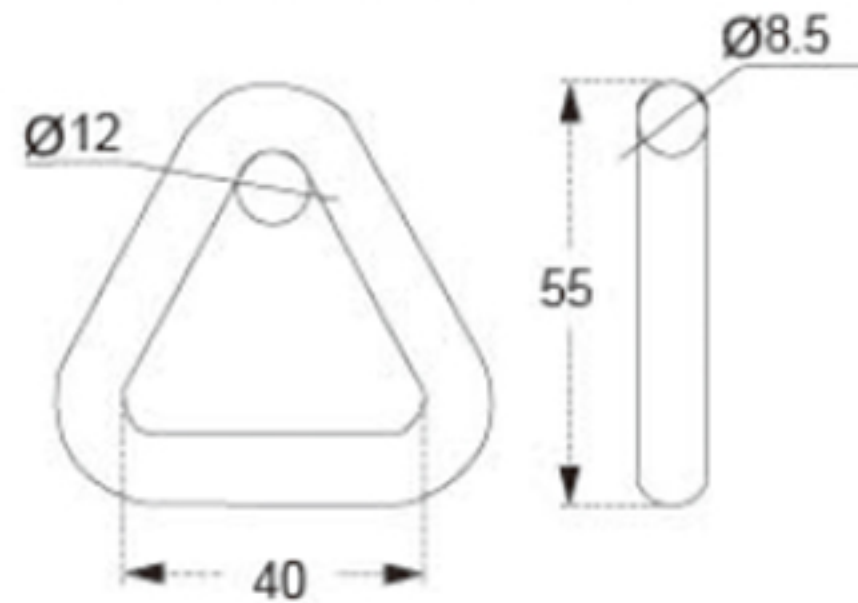

TECHNICAL DRAWING

Tower Industry
YOUR MANUFACTURING BASE IN CHINA

Sales@tower-machinery.com
www.tower-machinery.com

TWDR12
Ring

SIZE: 1.5"

BS: 3000KG/6600LBS