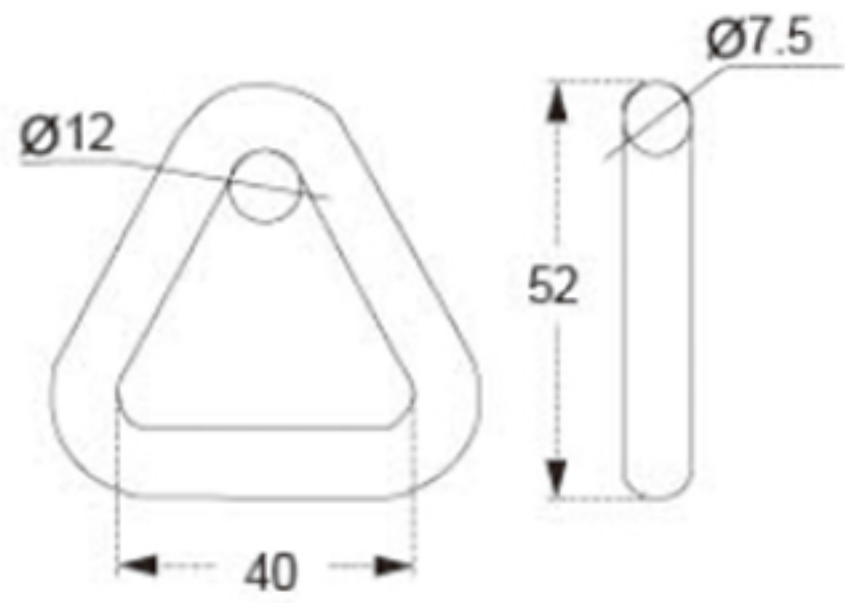

# TECHNICAL DRAWING

**Tower Industry**  
YOUR MANUFACTURING BASE IN CHINA

Sales@tower-machinery.com  
www.tower-machinery.com

TWDR11  
Ring

SIZE: 1.5"  
BS: 2000KG/4400LBS