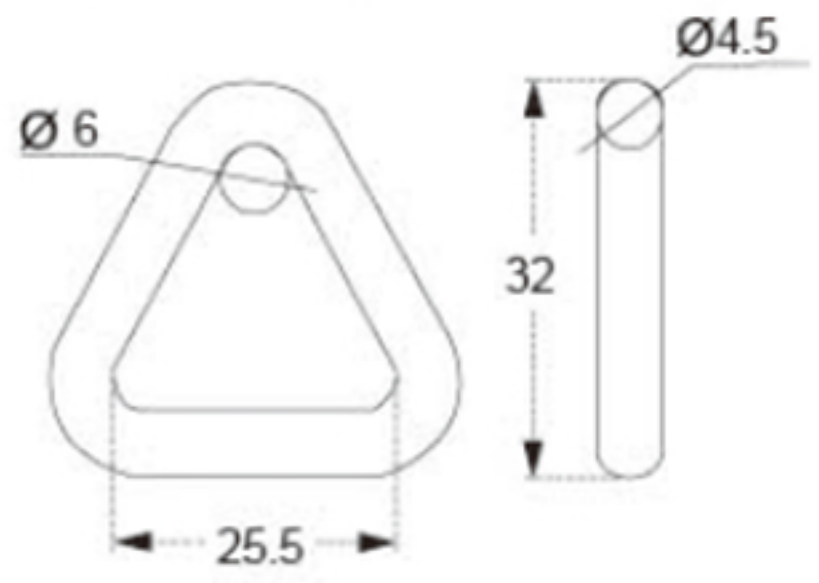

# TECHNICAL DRAWING

**Tower Industry**  
YOUR MANUFACTURING BASE IN CHINA

Sales@tower-machinery.com  
www.tower-machinery.com

TWDR10-SS  
Ring

SIZE: 1"  
BS: 250KG/550LBS