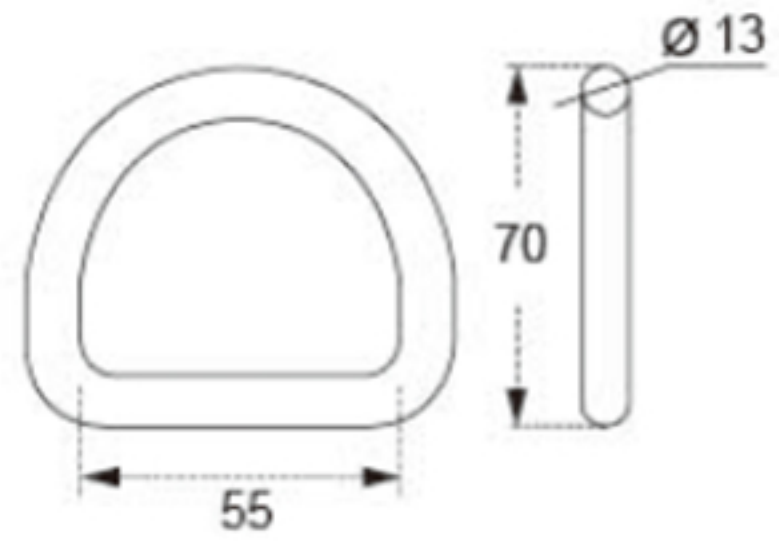

TECHNICAL DRAWING

Tower Industry
YOUR MANUFACTURING BASE IN CHINA

Sales@tower-machinery.com
www.tower-machinery.com

TWDR09
Ring

SIZE: 2"
BS: 5000KG/11000LBS