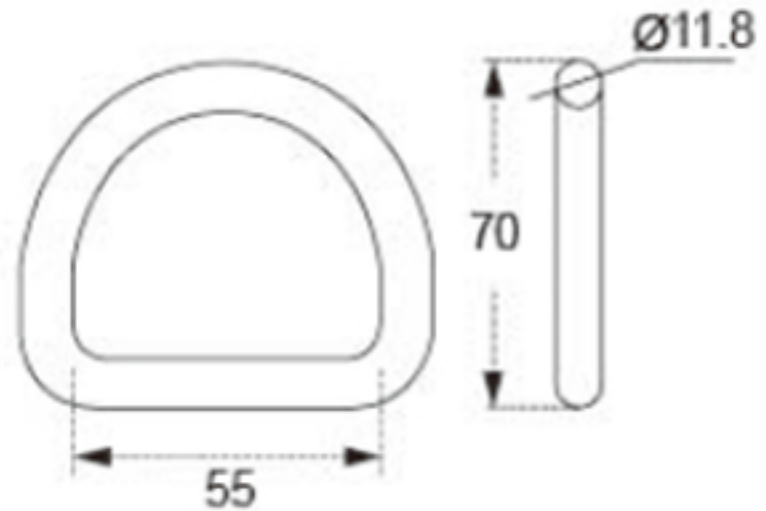

TECHNICAL DRAWING

Tower Industry
YOUR MANUFACTURING BASE IN CHINA

Sales@tower-machinery.com
www.tower-machinery.com

TWDR08
Ring

SIZE: 2"
BS: 3000KG/6600LBS