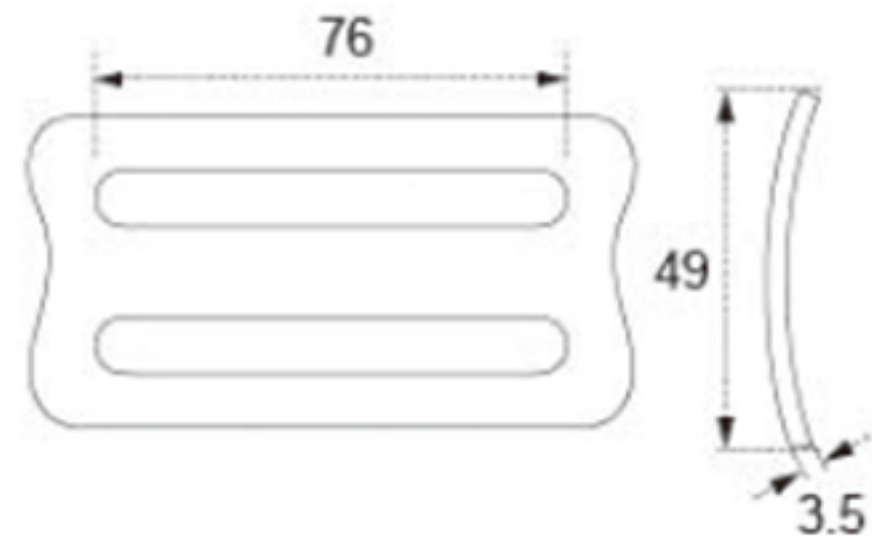

TECHNICAL DRAWING

Tower Industry
YOUR MANUFACTURING BASE IN CHINA

Sales@tower-machinery.com
www.tower-machinery.com

TWHB18
Harness Buckle

SIZE: 3"
BS: 2000KG/4400LBS