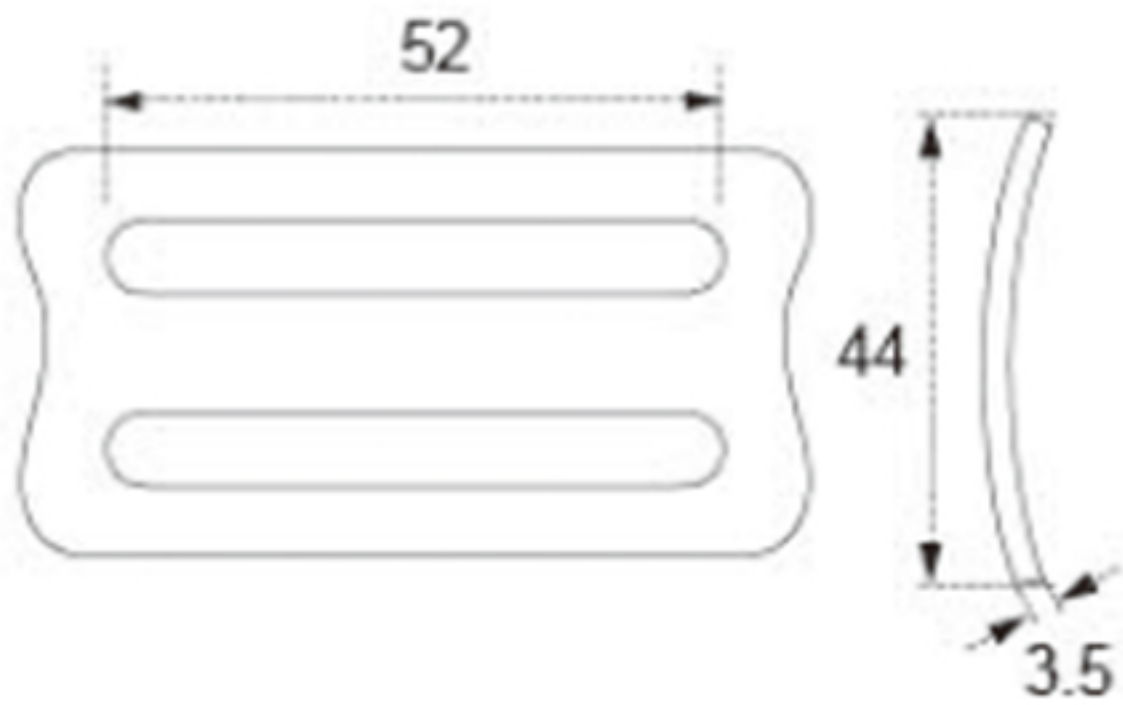

TECHNICAL DRAWING

Tower Industry
YOUR MANUFACTURING BASE IN CHINA

Sales@tower-machinery.com
www.tower-machinery.com

TWHB17
Harness Buckle

SIZE: 2"
BS: 2000KG/4400LBS