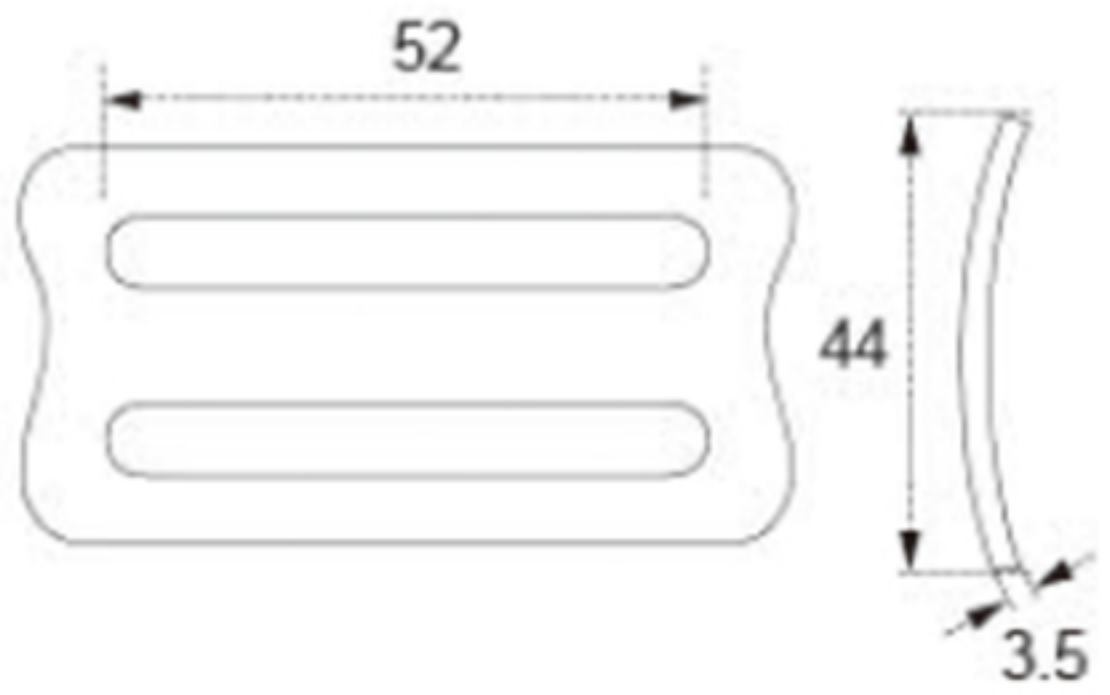

TECHNICAL DRAWING

Tower Industry
YOUR MANUFACTURING BASE IN CHINA

Sales@tower-machinery.com
www.tower-machinery.com

TWHB16
Harness Buckle

SIZE: 2"
BS: 2000KG/4400LBS