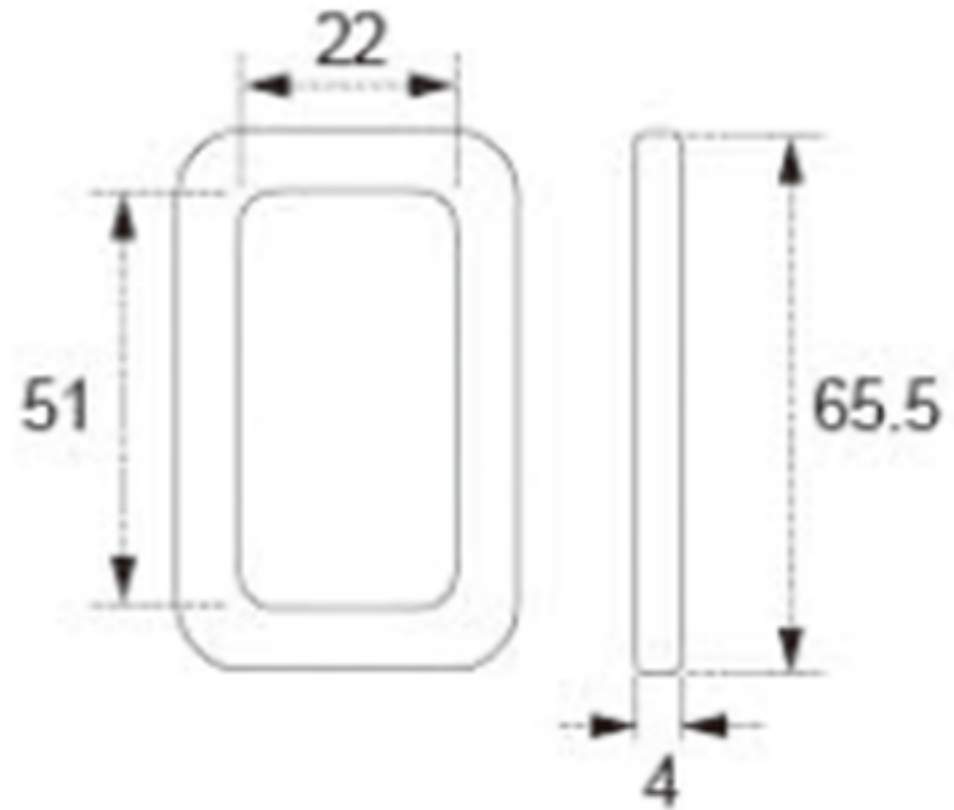

TECHNICAL DRAWING

Tower Industry
YOUR MANUFACTURING BASE IN CHINA

Sales@tower-machinery.com
www.tower-machinery.com

TWHB11
Harness Buckle

SIZE: 2"
BS: 1000KG/2200LBS