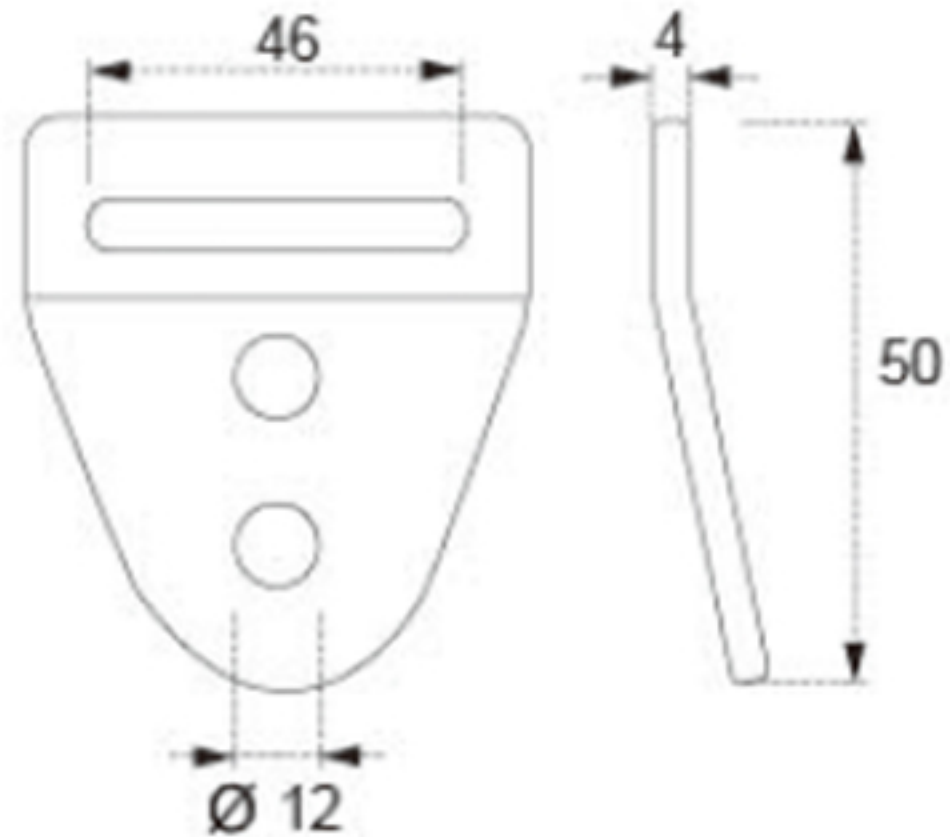

# TECHNICAL DRAWING

**Tower Industry**  
YOUR MANUFACTURING BASE IN CHINA

Sales@tower-machinery.com  
www.tower-machinery.com

TWHB09  
Bolt Plate

SIZE: 1-3/4"  
BS: 2000KG/4400LBS