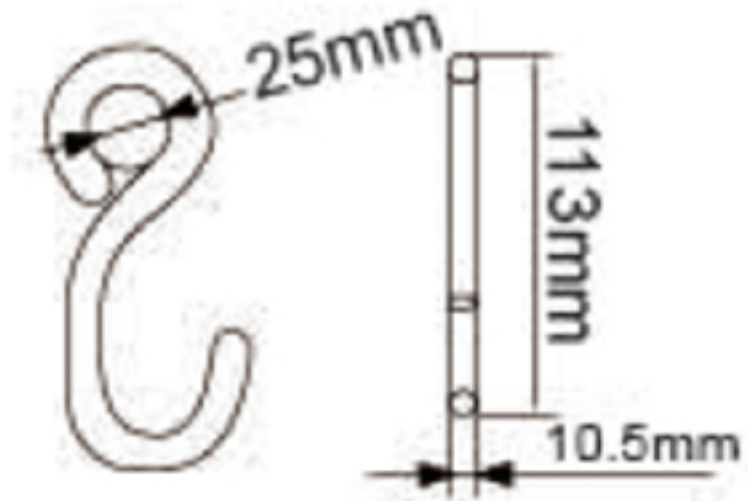

# TECHNICAL DRAWING

**Tower Industry**  
YOUR MANUFACTURING BASE IN CHINA

Sales@tower-machinery.com  
www.tower-machinery.com

TWSH03

S Hook

DESCRIPTION: S Hook  
with Plastic Coating

BS: 1500KG/3300LBS