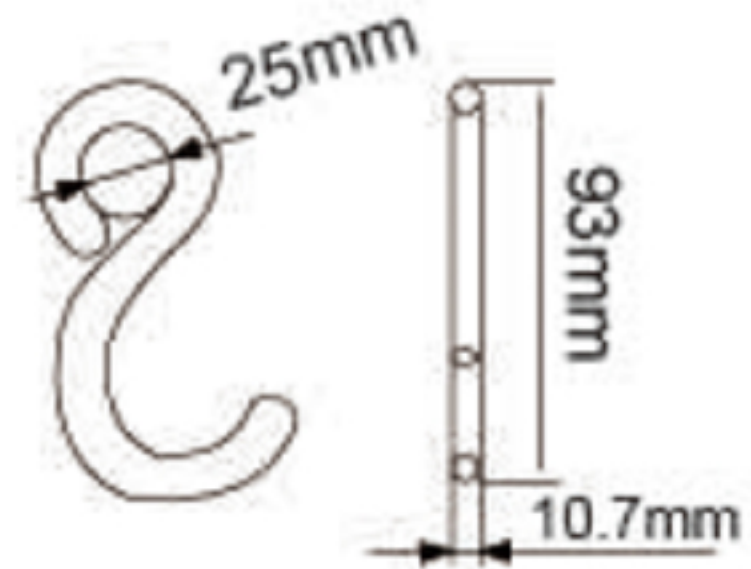

TECHNICAL DRAWING

Tower Industry
YOUR MANUFACTURING BASE IN CHINA

Sales@tower-machinery.com
www.tower-machinery.com

TWSH02

S Hook

DESCRIPTION: Double S Hook
with Plastic Coating

BS: 1500KG/3300LBS