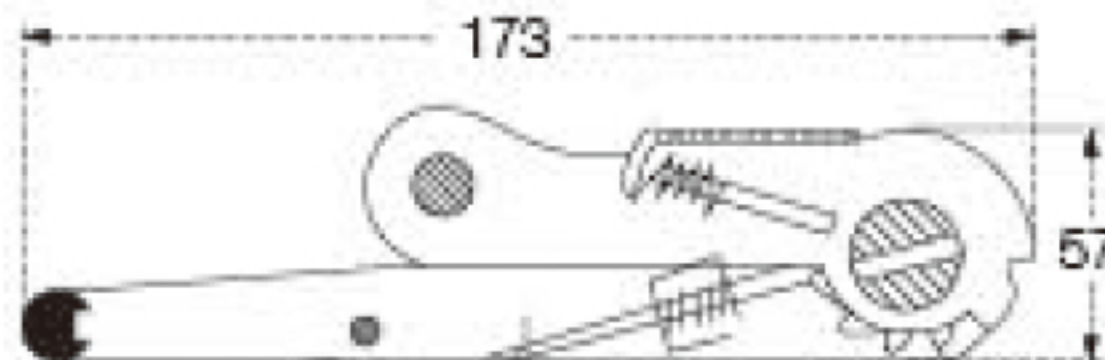

TECHNICAL DRAWING

Tower Industry
YOUR MANUFACTURING BASE IN CHINA

Sales@tower-machinery.com
www.tower-machinery.com

TWRB3104-SS
Ratchet Buckle

DESCRIPTION: 2" SS
BS: 3000kgs/6600lbs