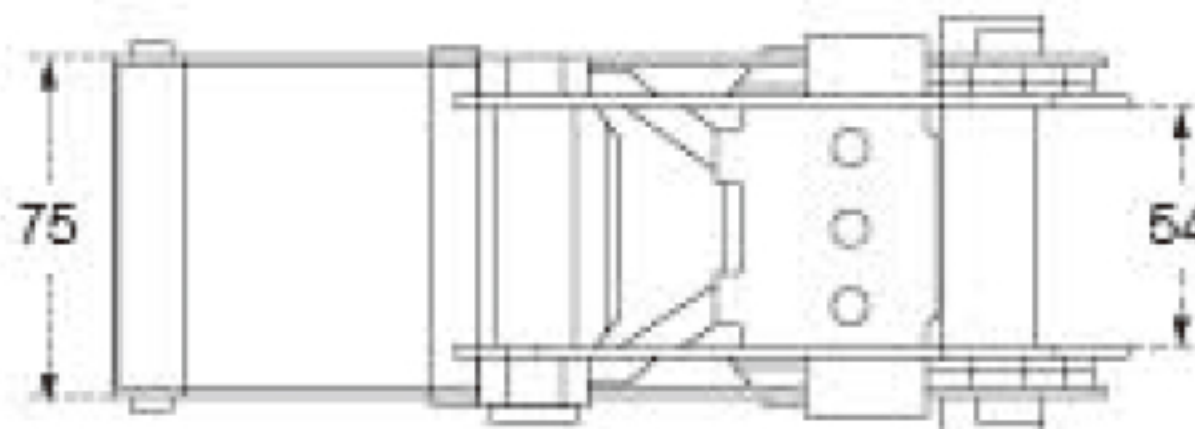

TECHNICAL DRAWING

Tower Industry
YOUR MANUFACTURING BASE IN CHINA

Sales@tower-machinery.com
www.tower-machinery.com

TWRB3104-SS
Ratchet Buckle

DESCRIPTION: 2" SS
BS: 3000kgs/6600lbs