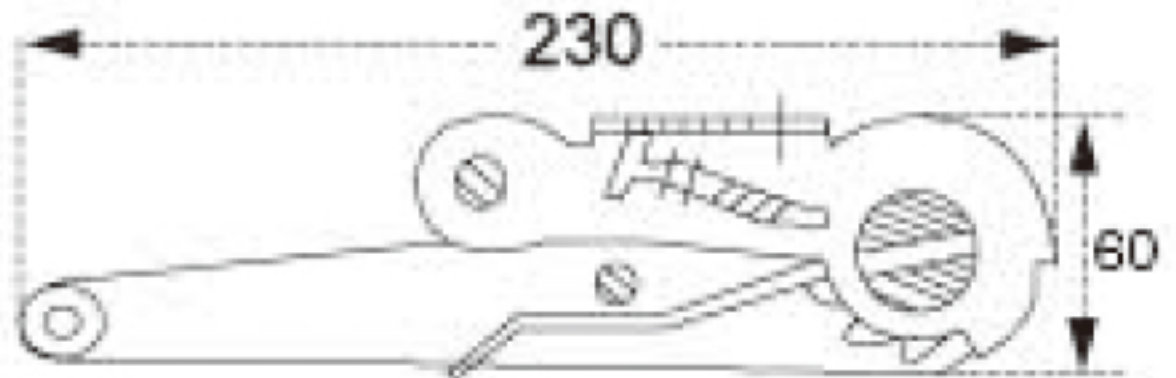

# TECHNICAL DRAWING

**Tower Industry**  
YOUR MANUFACTURING BASE IN CHINA

Sales@tower-machinery.com  
www.tower-machinery.com

TWRB3103-SS  
Ratchet Buckle

DESCRIPTION: 2" SS  
BS: 3000kgs/6600lbs