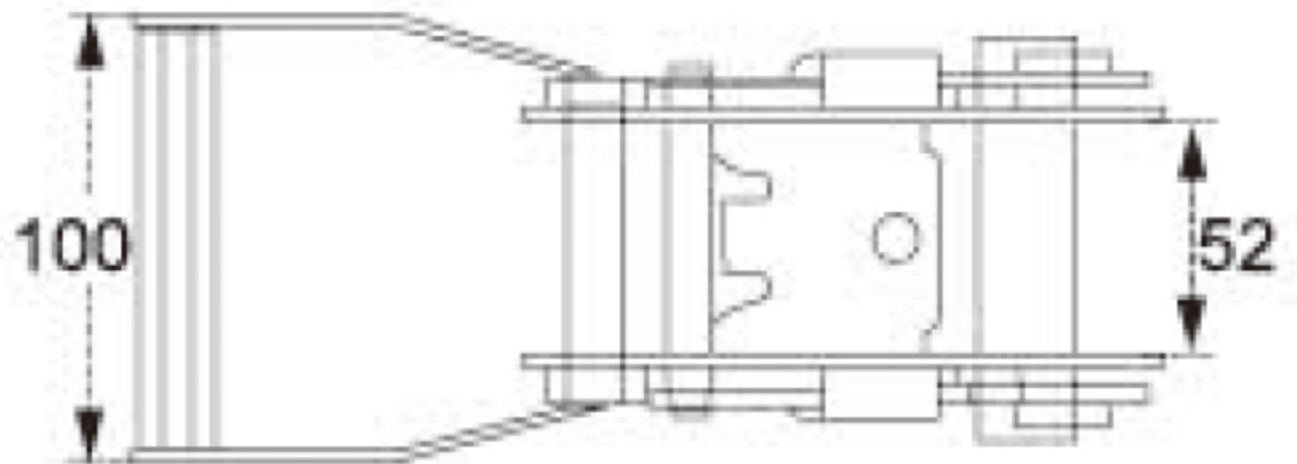

# TECHNICAL DRAWING

**Tower Industry**  
YOUR MANUFACTURING BASE IN CHINA

Sales@tower-machinery.com  
www.tower-machinery.com

TWRB3103-SS  
Ratchet Buckle

DESCRIPTION: 2" SS  
BS: 3000kgs/6600lbs