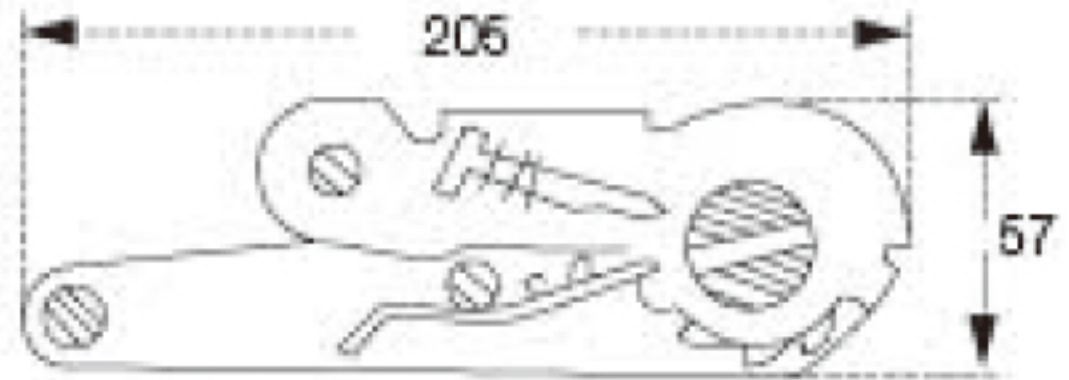

TECHNICAL DRAWING

Tower Industry
YOUR MANUFACTURING BASE IN CHINA

Sales@tower-machinery.com
www.tower-machinery.com

TWRB3102-SS
Ratchet Buckle

DESCRIPTION: 2" SS
BS: 2500kgs/5500lbs