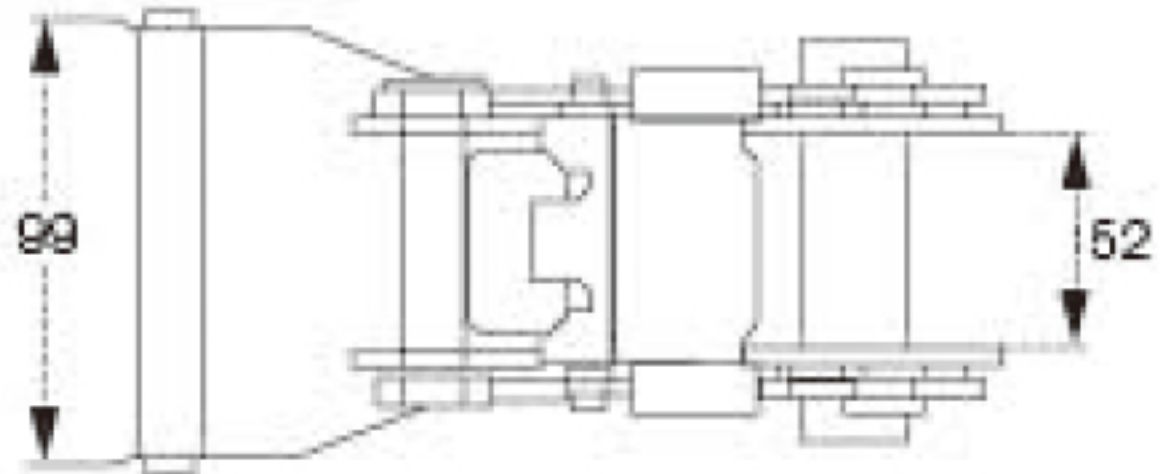

TECHNICAL DRAWING

Tower Industry
YOUR MANUFACTURING BASE IN CHINA

Sales@tower-machinery.com
www.tower-machinery.com

TWRB3102-SS
Ratchet Buckle

DESCRIPTION: 2" SS
BS: 2500kgs/5500lbs