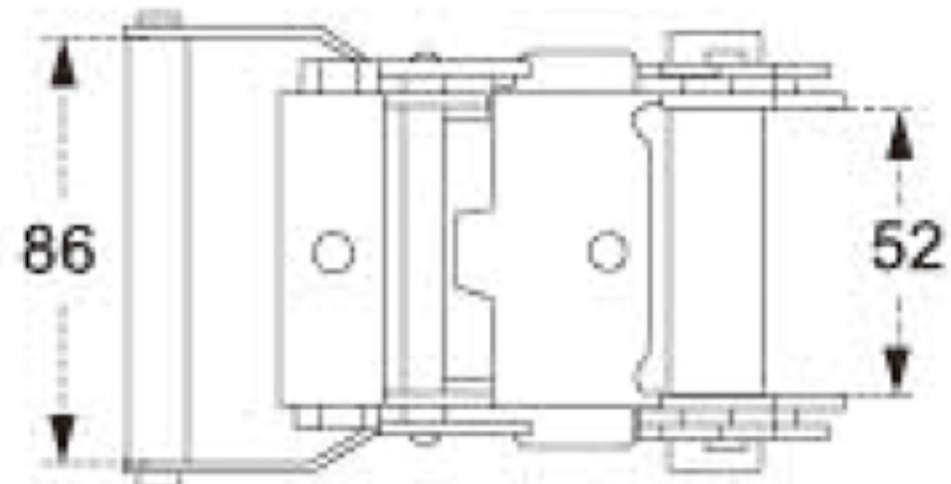

TECHNICAL DRAWING

Tower Industry
YOUR MANUFACTURING BASE IN CHINA

Sales@tower-machinery.com
www.tower-machinery.com

TWRB3101-SS
Ratchet Buckle

DESCRIPTION: 2" SS
BS: 2000kgs/4400lbs