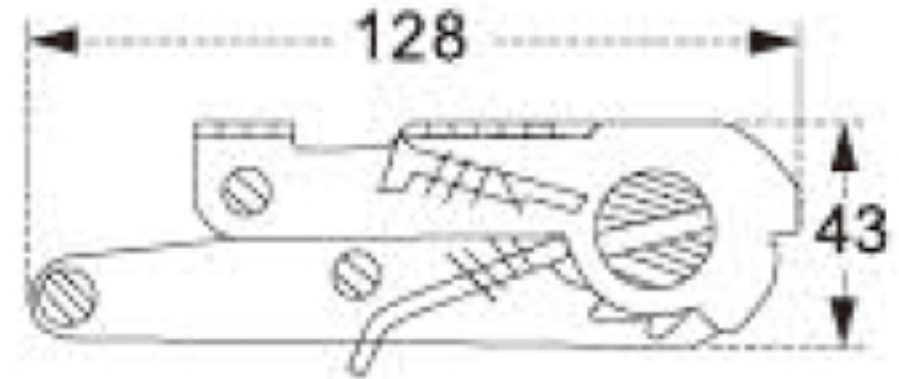

TECHNICAL DRAWING

Tower Industry
YOUR MANUFACTURING BASE IN CHINA

Sales@tower-machinery.com
www.tower-machinery.com

TWRB3101-SS
Ratchet Buckle

DESCRIPTION: 2" SS
BS: 2000kgs/4400lbs