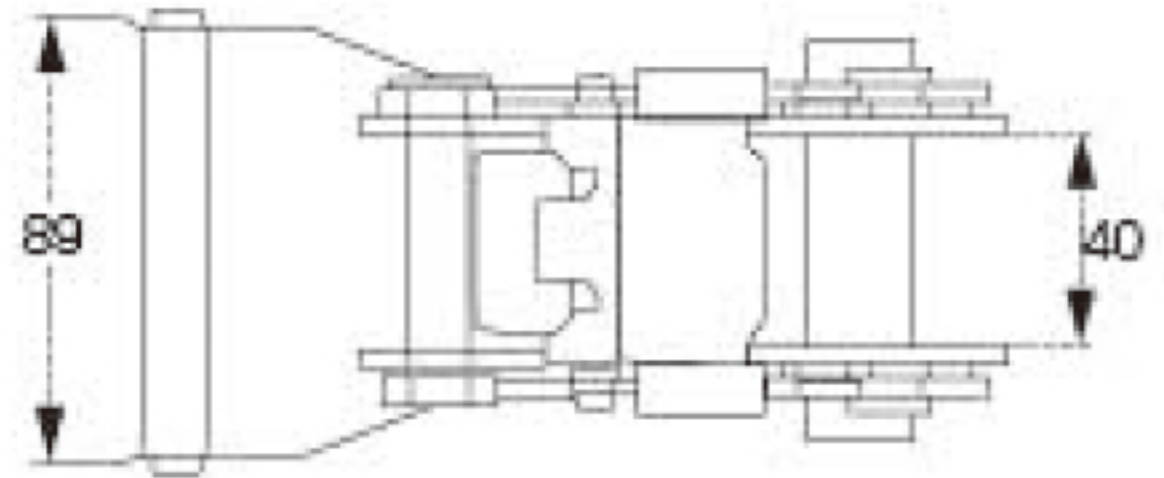

TECHNICAL DRAWING

Tower Industry

YOUR MANUFACTURING BASE IN CHINA

Sales@tower-machinery.com

www.tower-machinery.com

TWRB2302-SS

Ratchet Buckle

DESCRIPTION: 1-1/2" SS

BS: 2500kgs/5500lbs