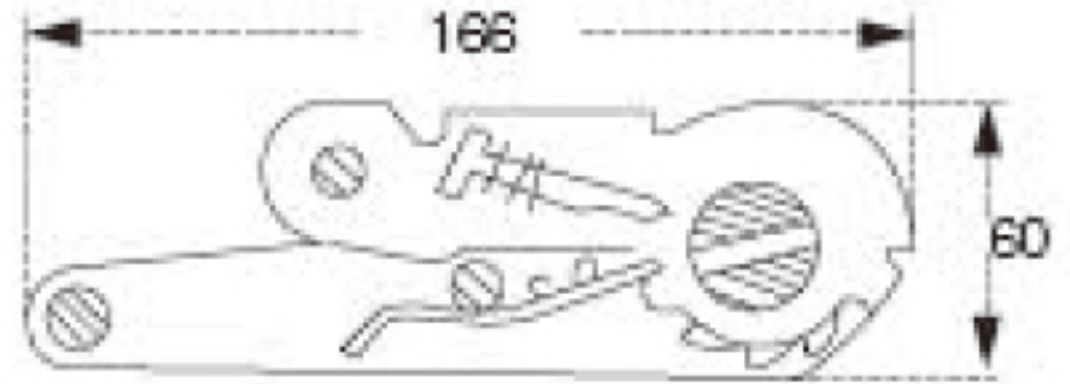

TECHNICAL DRAWING

Tower Industry

YOUR MANUFACTURING BASE IN CHINA

Sales@tower-machinery.com

www.tower-machinery.com

TWRB2302-SS

Ratchet Buckle

DESCRIPTION: 1-1/2" SS

BS: 2500kgs/5500lbs