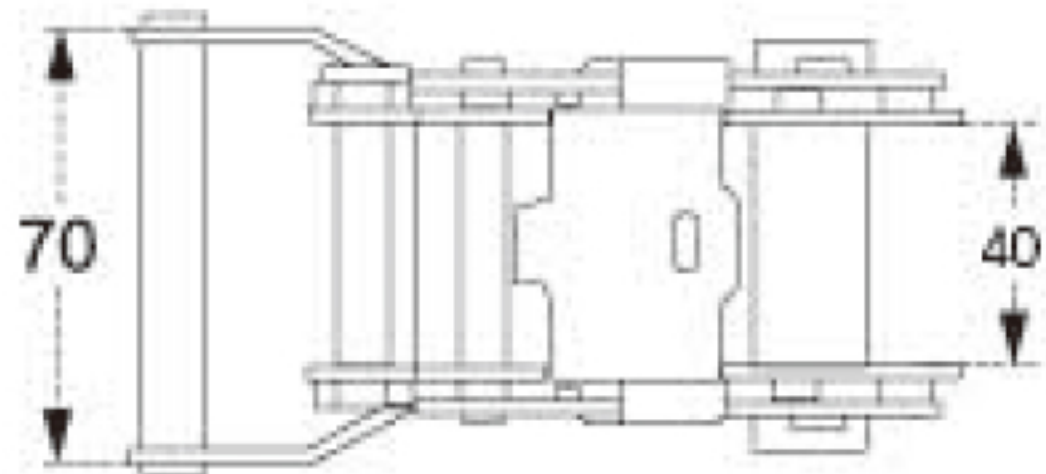

# TECHNICAL DRAWING

**Tower Industry**  
YOUR MANUFACTURING BASE IN CHINA

Sales@tower-machinery.com  
www.tower-machinery.com

TWRB2301-SS  
Ratchet Buckle

DESCRIPTION: 1-1/2" SS  
BS: 2000kgs/4400lbs