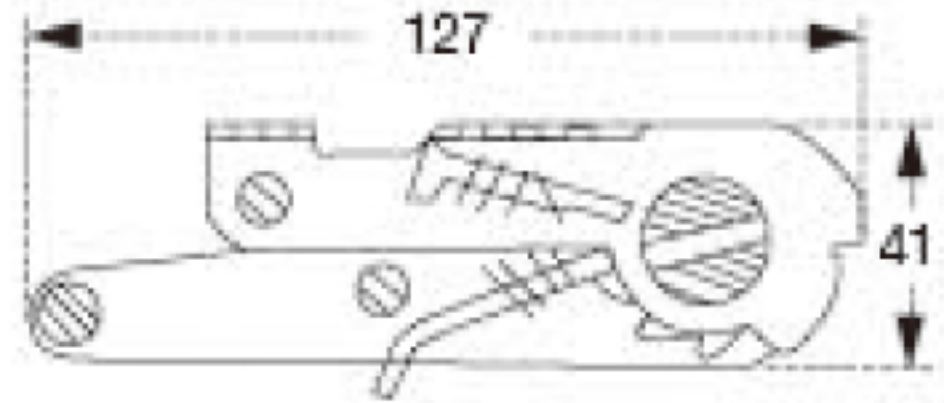

# TECHNICAL DRAWING

**Tower Industry**  
YOUR MANUFACTURING BASE IN CHINA

Sales@tower-machinery.com  
www.tower-machinery.com

TWRB2301-SS  
Ratchet Buckle

DESCRIPTION: 1-1/2" SS  
BS: 2000kgs/4400lbs