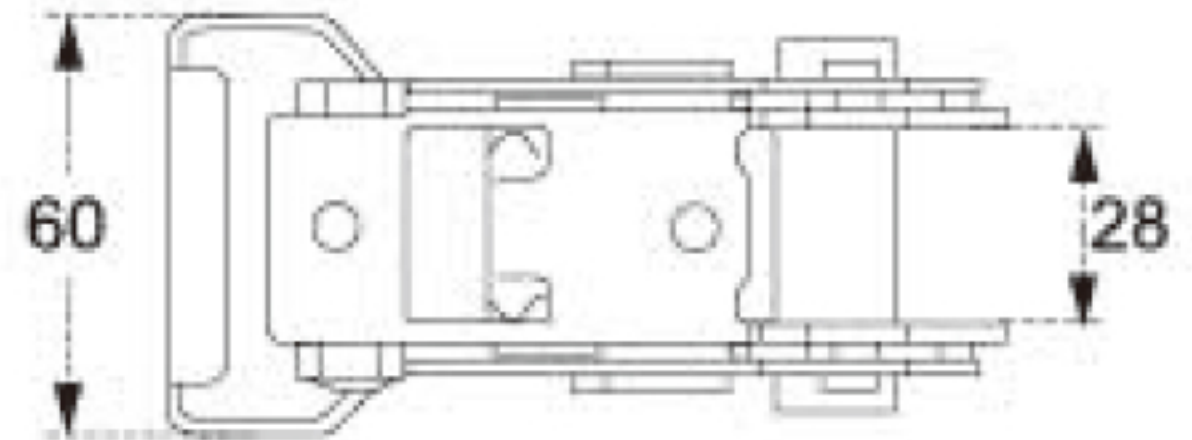

TECHNICAL DRAWING

Tower Industry
YOUR MANUFACTURING BASE IN CHINA

Sales@tower-machinery.com
www.tower-machinery.com

TWRB1302-SS
Ratchet Buckle

DESCRIPTION: 1-1/16" SS
BS: 1500kgs/3300lbs