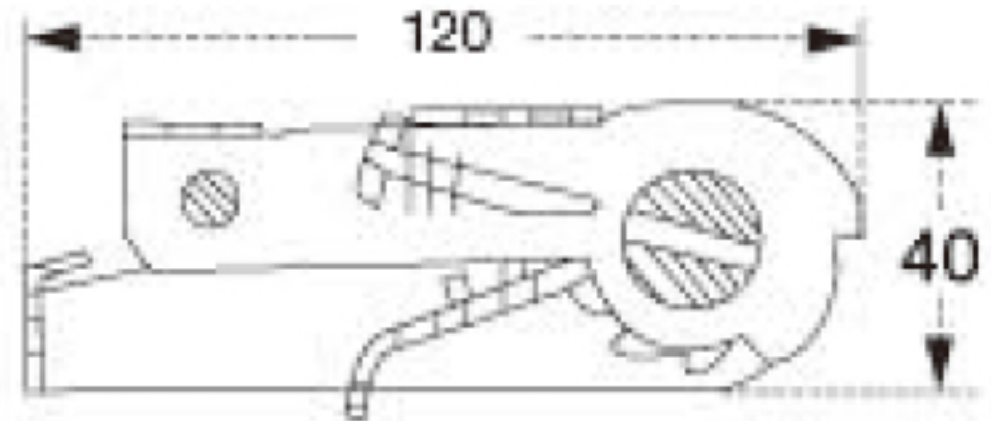

TECHNICAL DRAWING

Tower Industry
YOUR MANUFACTURING BASE IN CHINA

Sales@tower-machinery.com
www.tower-machinery.com

TWRB1302-SS
Ratchet Buckle

DESCRIPTION: 1-1/16" SS
BS: 1500kgs/3300lbs