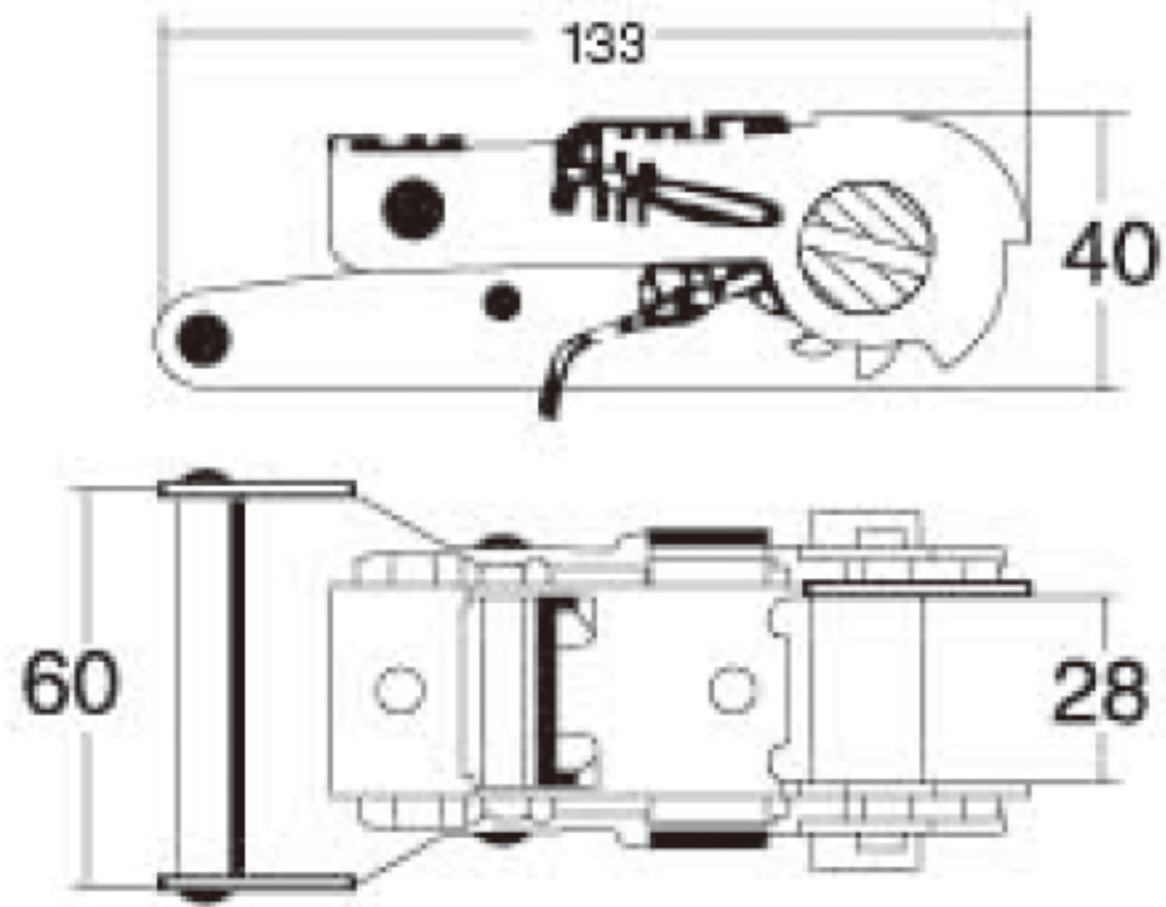

# TECHNICAL DRAWING

**Tower Industry**  
YOUR MANUFACTURING BASE IN CHINA

Sales@tower-machinery.com  
www.tower-machinery.com

TWRB1301-SS  
Ratchet Buckle

DESCRIPTION: 1-1/16" SS  
BS: 1500kgs/3300lbs