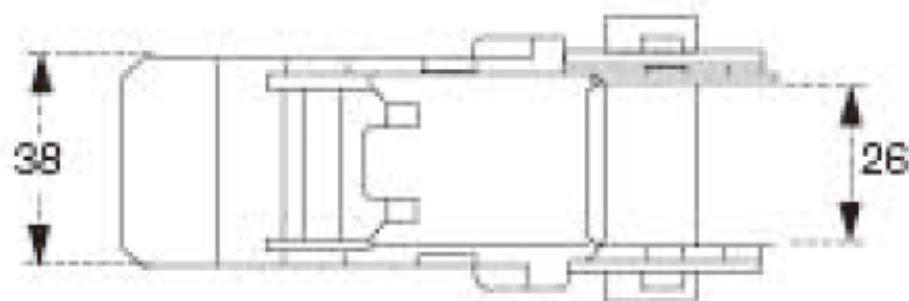

# TECHNICAL DRAWING

**Tower Industry**

YOUR MANUFACTURING BASE IN CHINA

Sales@tower-machinery.com

www.tower-machinery.com

TWRB1201-SS

Ratchet Buckle

DESCRIPTION: 1" SS

BS: 800kgs/1700lbs