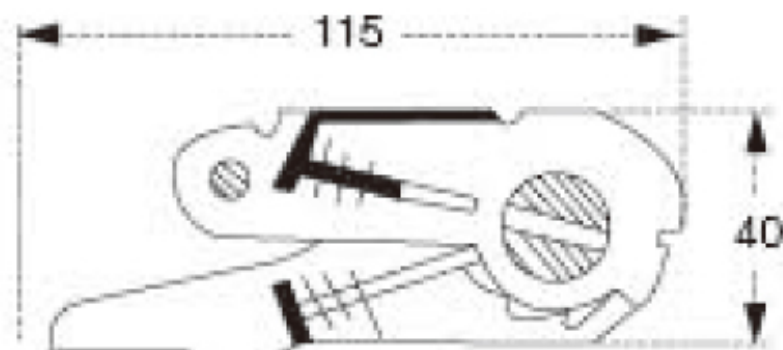

# TECHNICAL DRAWING

**Tower Industry**

YOUR MANUFACTURING BASE IN CHINA

Sales@tower-machinery.com

www.tower-machinery.com

TWRB1201-SS

Ratchet Buckle

DESCRIPTION: 1" SS

BS: 800kgs/1700lbs