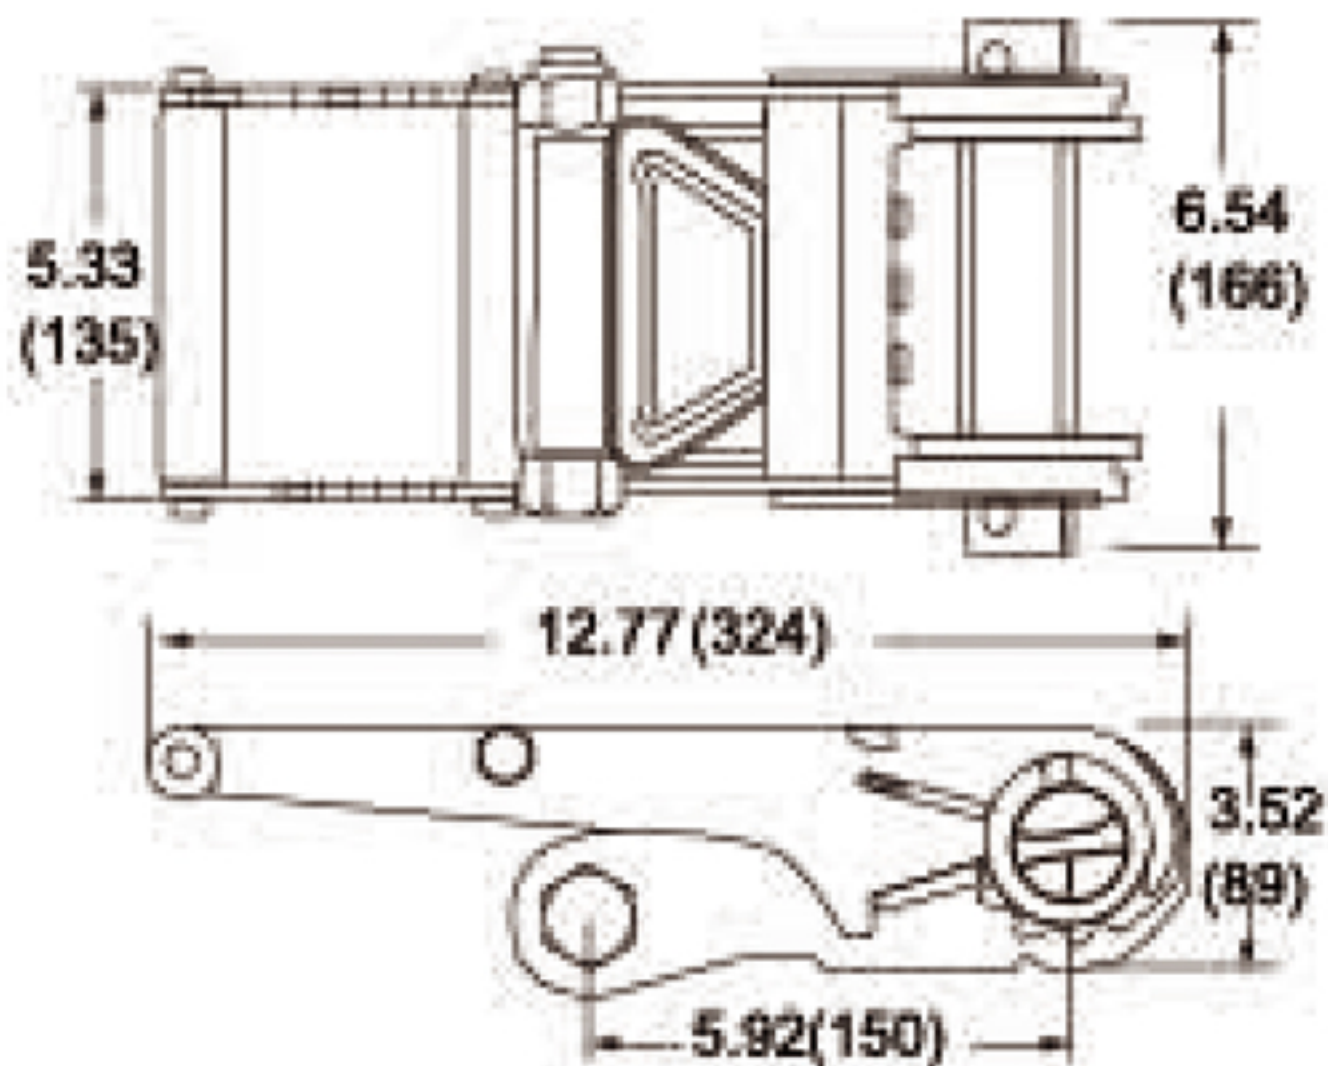

TECHNICAL DRAWING

Tower Industry
YOUR MANUFACTURING BASE IN CHINA

Sales@tower-machinery.com
www.tower-machinery.com

TWRB10001
Ratchet Buckle

DESCRIPTION: 4" Long
BS: 10887kgs/24000lbs