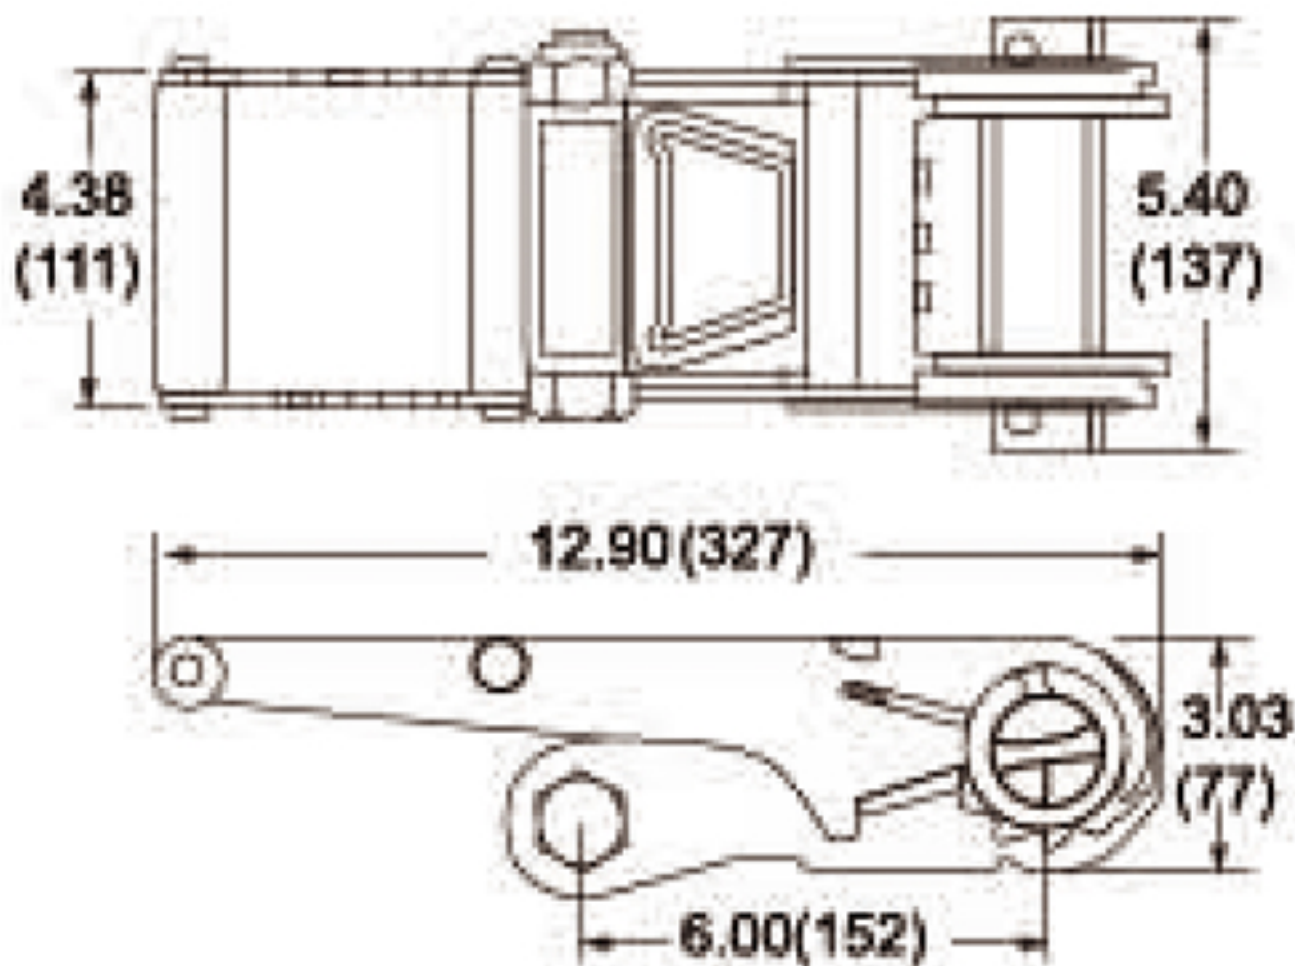

TECHNICAL DRAWING

Tower Industry
YOUR MANUFACTURING BASE IN CHINA

Sales@tower-machinery.com
www.tower-machinery.com

TWRB3201
Ratchet Buckle

DESCRIPTION: 3" Long
BS: 10000kgs/22200lbs