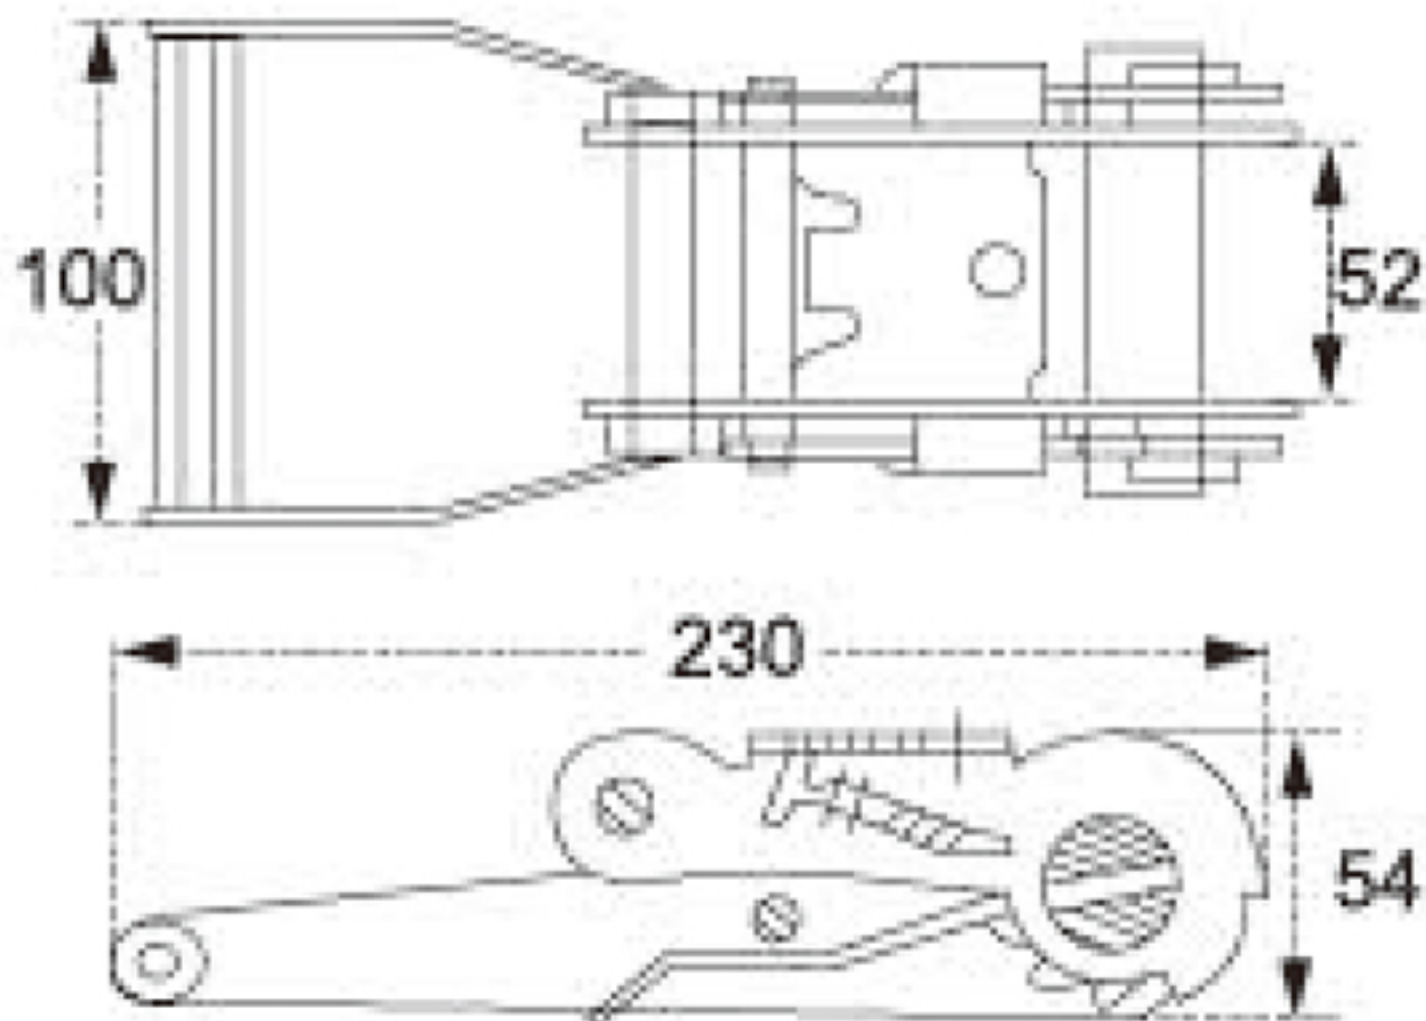

TECHNICAL DRAWING

Tower Industry
YOUR MANUFACTURING BASE IN CHINA

Sales@tower-machinery.com
www.tower-machinery.com

TWRB2623
Ratchet Buckle

DESCRIPTION: 2" Short Plastic Handle
BS: 5000kgs/11000lbs