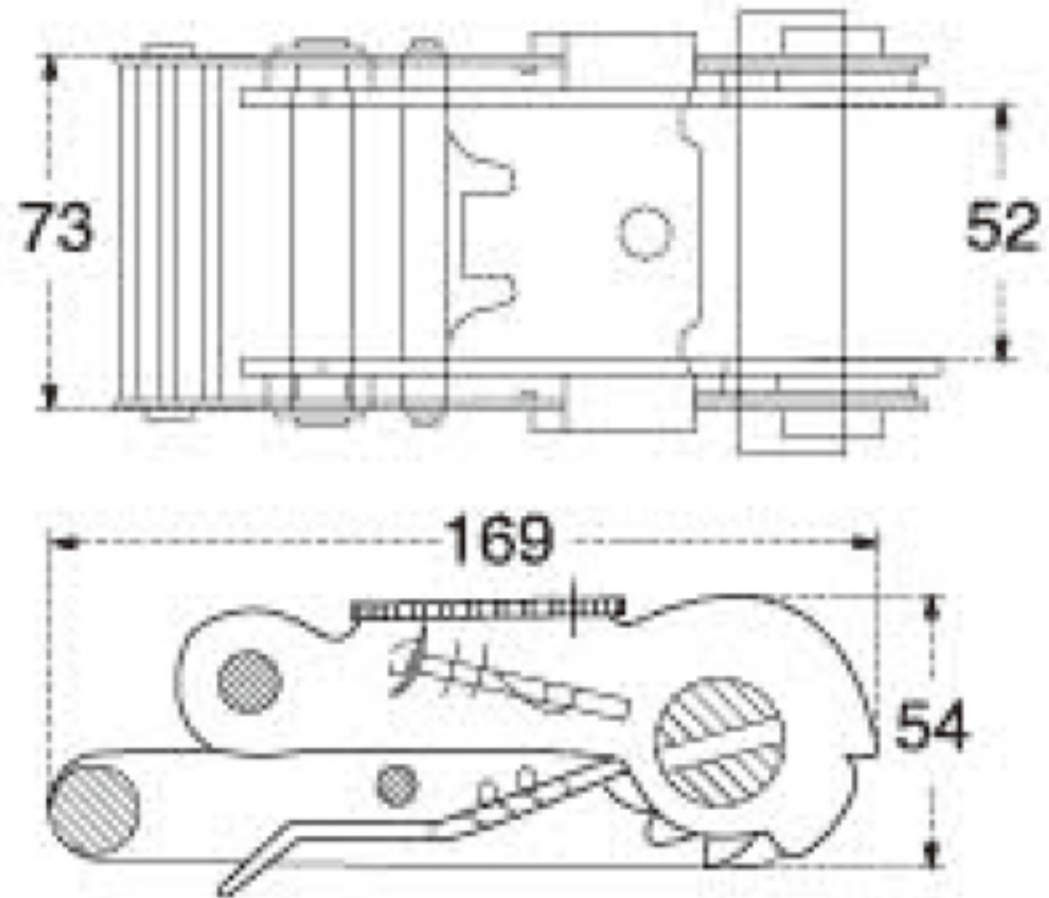

TECHNICAL DRAWING

RB5022

2"

Tower Industry
YOUR MANUFACTURING BASE IN CHINA

Sales@tower-machinery.com
www.tower-machinery.com

TWRB2622
Ratchet Buckle

DESCRIPTION: 2" Short-Alu Handle
BS: 5000kgs/11000lbs