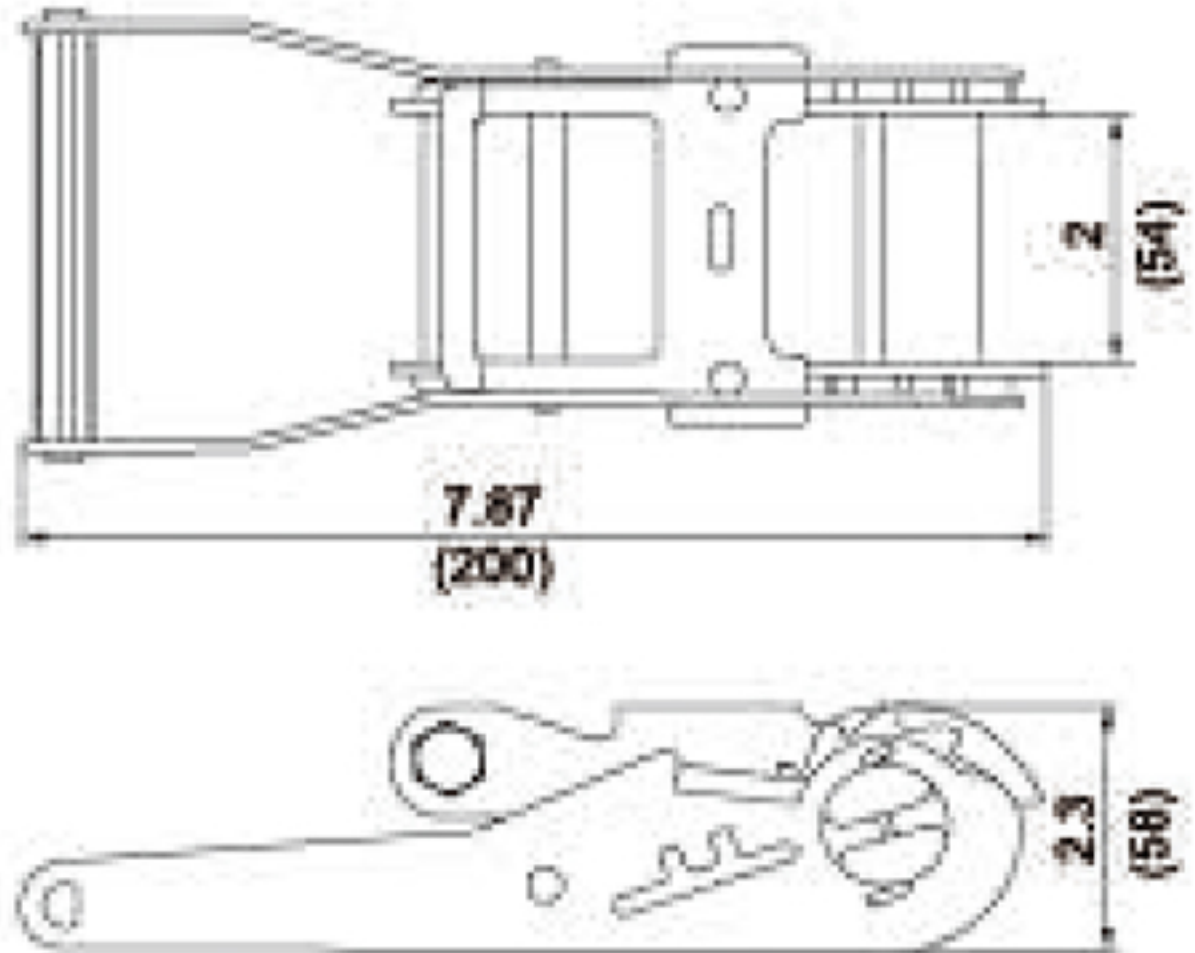

TECHNICAL DRAWING

Tower Industry
YOUR MANUFACTURING BASE IN CHINA

Sales@tower-machinery.com
www.tower-machinery.com

TWRB2621
Ratchet Buckle

DESCRIPTION: 2" Standard
BS: 5000kgs/11000lbs