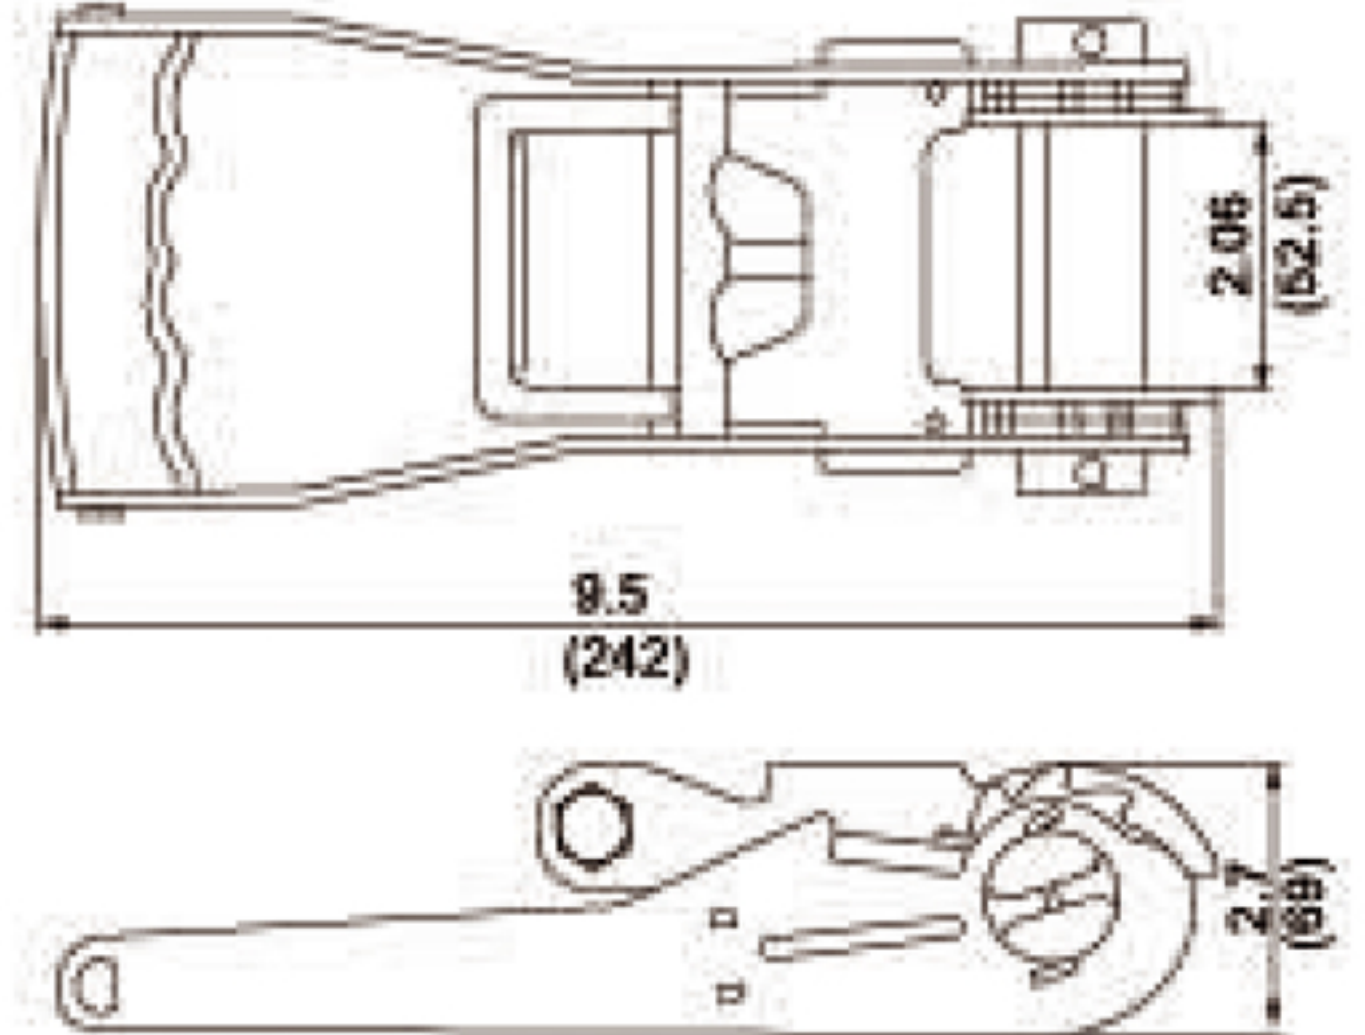

TECHNICAL DRAWING

Tower Industry
YOUR MANUFACTURING BASE IN CHINA

Sales@tower-machinery.com
www.tower-machinery.com

TWRB2620
Ratchet Buckle

DESCRIPTION: 2" Long Wide Handle
BS: 6000kgs/13200lbs