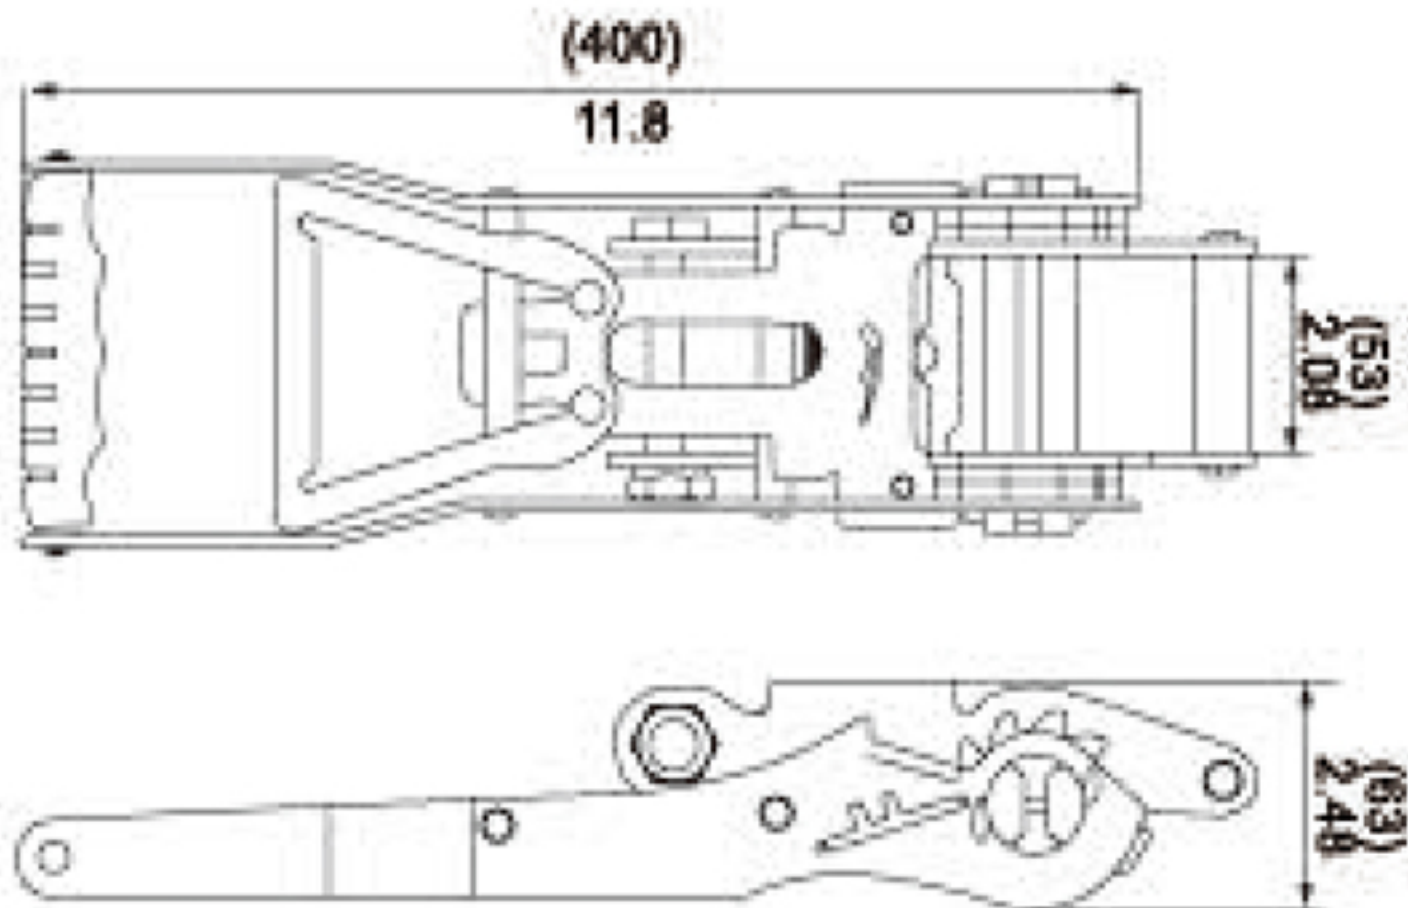

TECHNICAL DRAWING

Tower Industry
YOUR MANUFACTURING BASE IN CHINA

Sales@tower-machinery.com
www.tower-machinery.com

TWRB2619
Ratchet Buckle

DESCRIPTION: 2" Long Rubber Handle
BS: 5000kgs/11000lbs