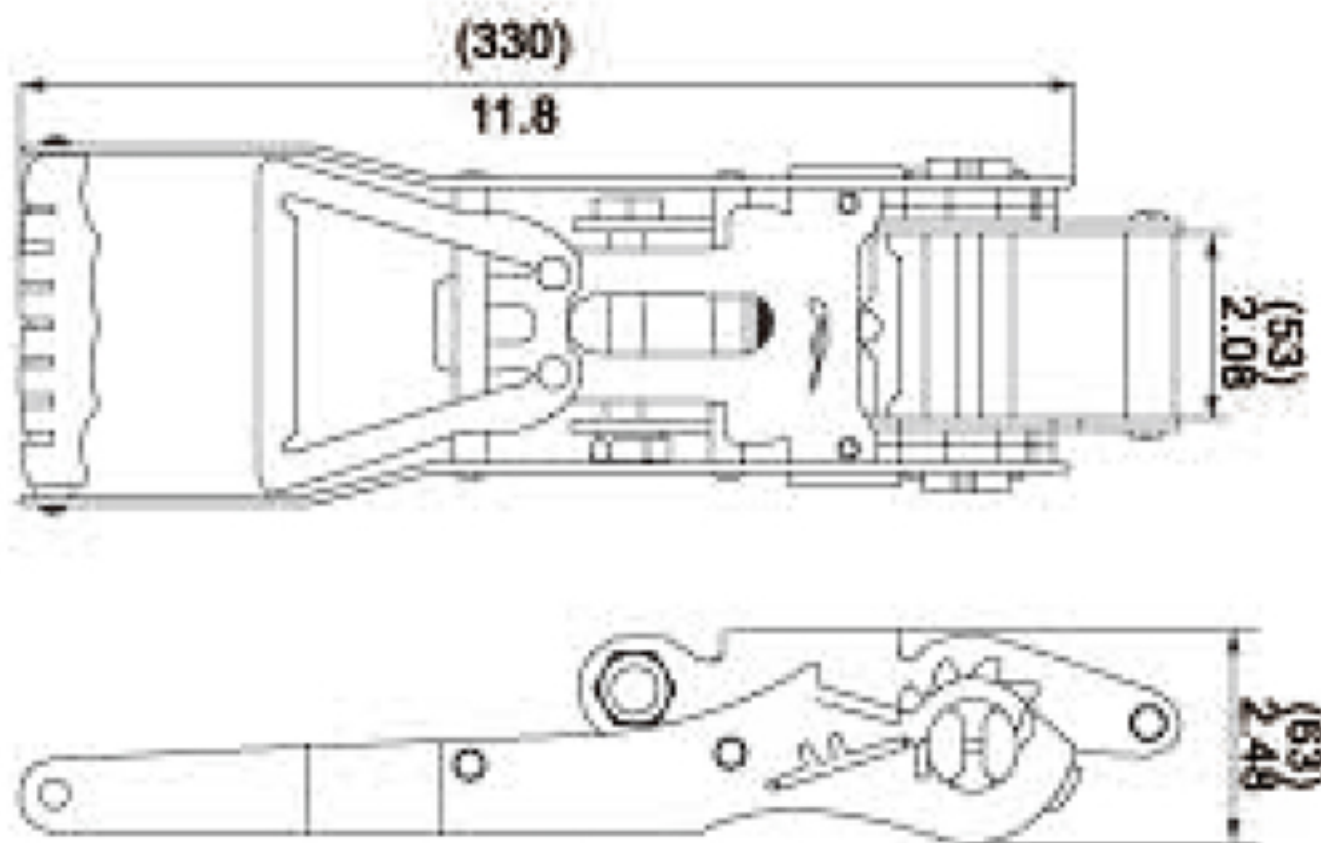

TECHNICAL DRAWING

Tower Industry
YOUR MANUFACTURING BASE IN CHINA

Sales@tower-machinery.com
www.tower-machinery.com

TWRB2618
Ratchet Buckle

DESCRIPTION: 2" Long Rubber Handle
BS: 5000kgs/11000lbs