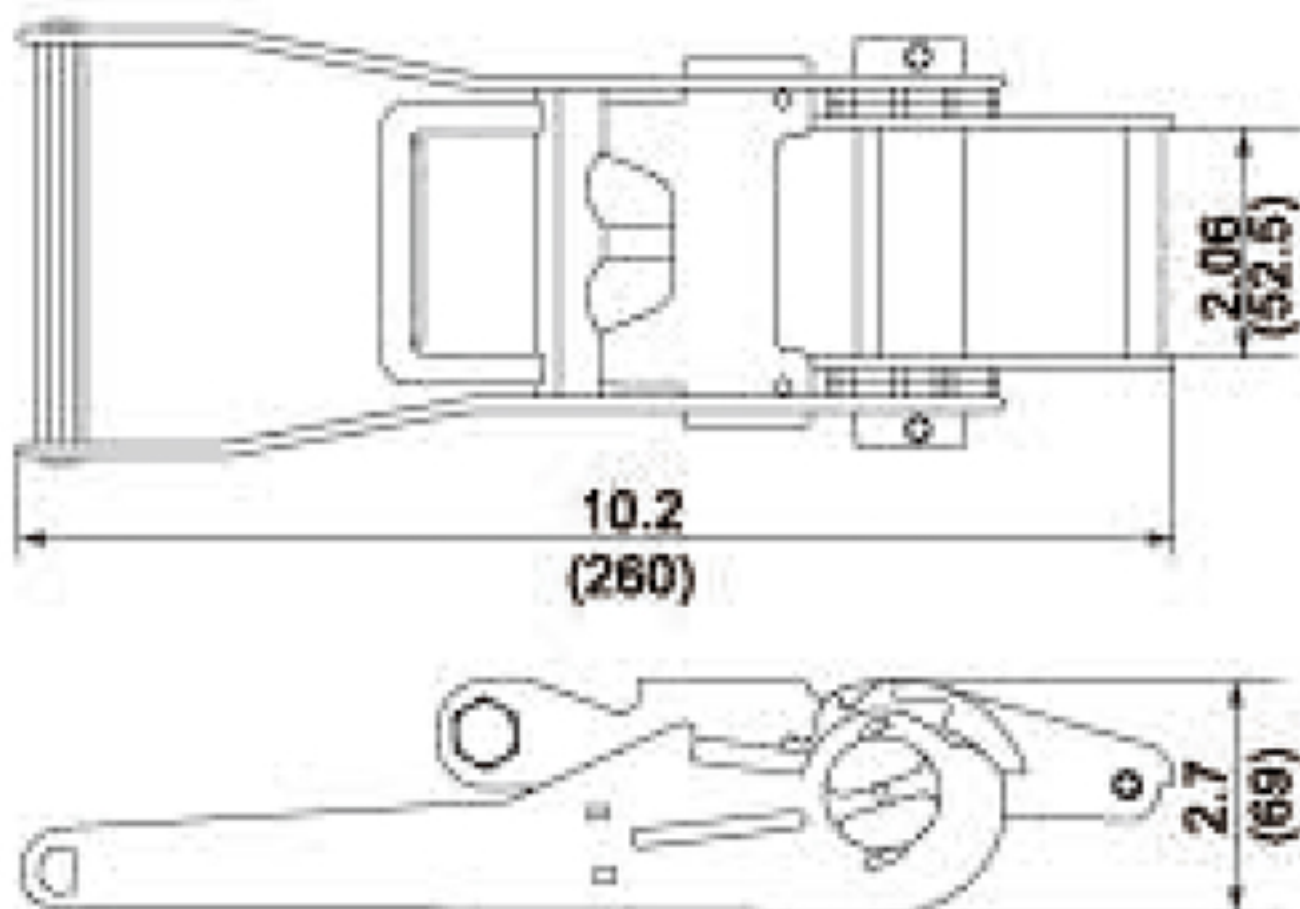

TECHNICAL DRAWING

Tower Industry
YOUR MANUFACTURING BASE IN CHINA

Sales@tower-machinery.com
www.tower-machinery.com

TWRB2617
Ratchet Buckle

DESCRIPTION: 2" Long Wide Handle
BS: 5000kgs/11000lbs