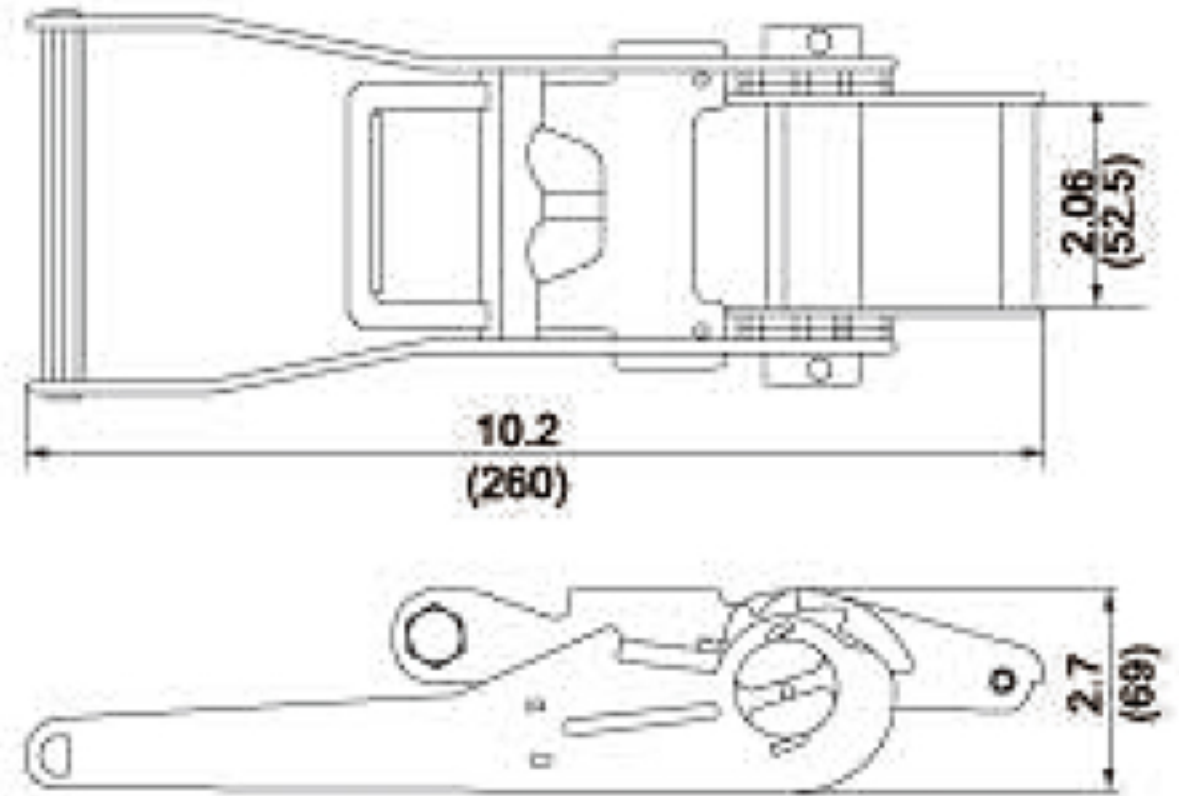

TECHNICAL DRAWING

Tower Industry
YOUR MANUFACTURING BASE IN CHINA

Sales@tower-machinery.com
www.tower-machinery.com

TWRB2616
Ratchet Buckle

DESCRIPTION: 2" Long Wide Handle
BS: 5000kgs/11000lbs