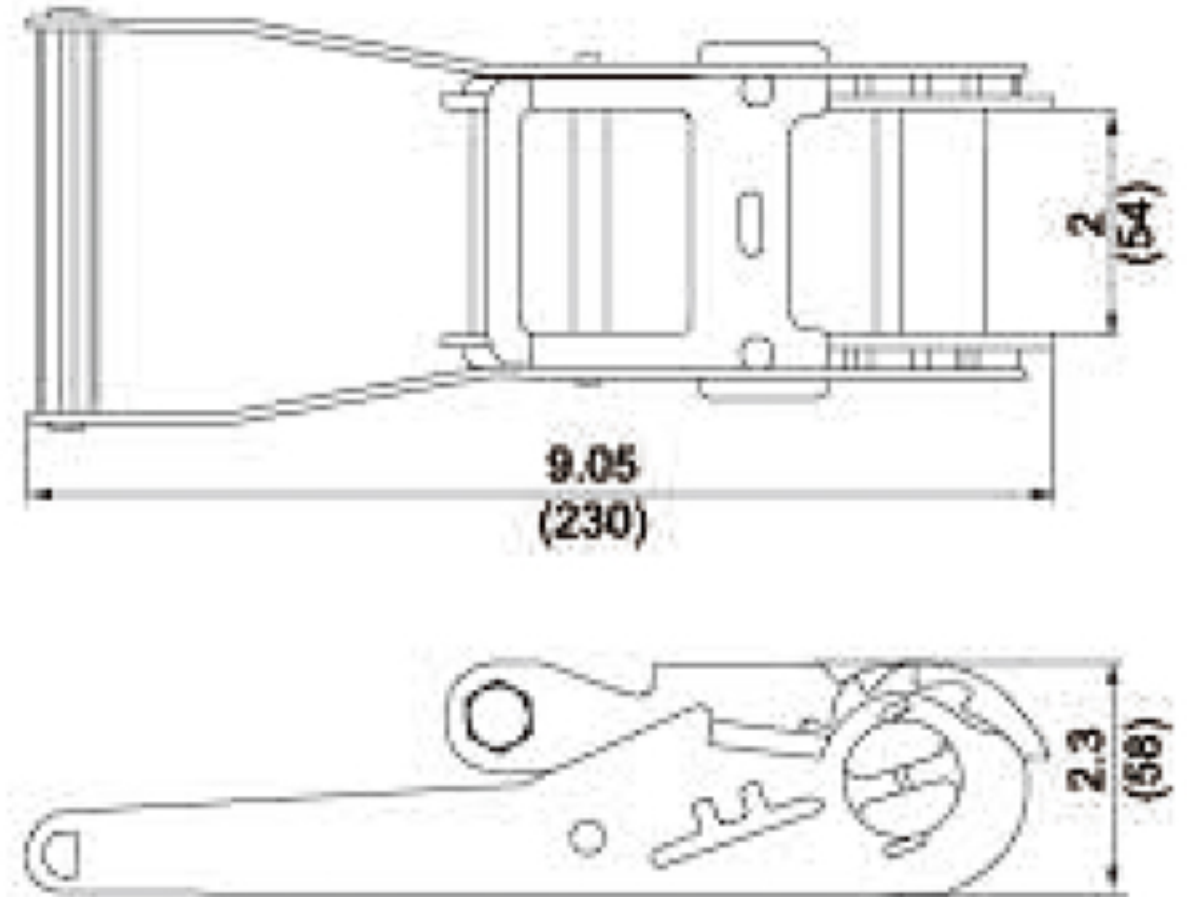

TECHNICAL DRAWING

Tower Industry

YOUR MANUFACTURING BASE IN CHINA

Sales@tower-machinery.com

www.tower-machinery.com

TWRB2615

Ratchet Buckle

DESCRIPTION: 2" Long Wide

BS: 5000kgs/11000lbs