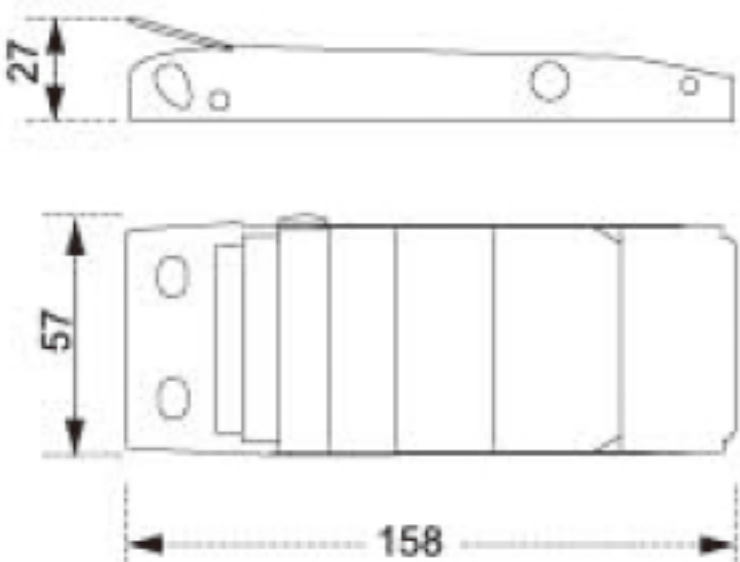

# TECHNICAL DRAWING

**Tower Industry**  
YOUR MANUFACTURING BASE IN CHINA

Sales@tower-machinery.com  
www.tower-machinery.com

TWOB3107-SS

Over-center Buckle

SIZE: 2" SS

BS: 1200kgs/2600lbs