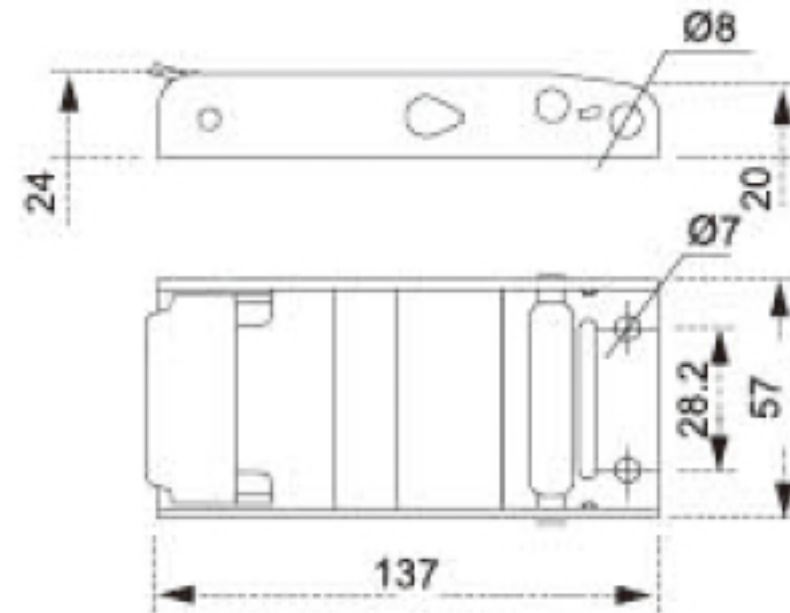

# TECHNICAL DRAWING

**Tower Industry**  
YOUR MANUFACTURING BASE IN CHINA

Sales@tower-machinery.com  
www.tower-machinery.com

TWOB3105-SS

Over-center Buckle

SIZE: 2" SS

BS: 1200kgs/2600lbs