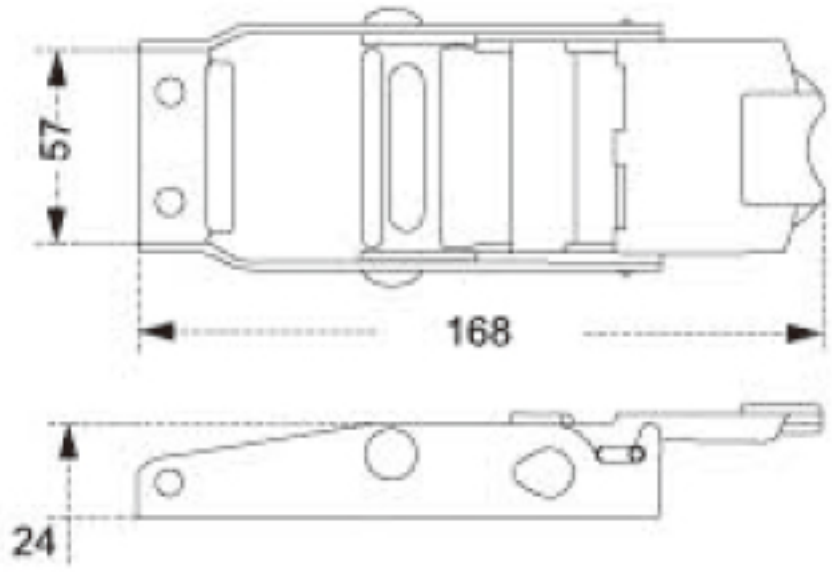

TECHNICAL DRAWING

Tower Industry
YOUR MANUFACTURING BASE IN CHINA

Sales@tower-machinery.com
www.tower-machinery.com

TWOB3104-SS

Over-center Buckle

SIZE: 2" SS

BS: 1200kgs/2600lbs