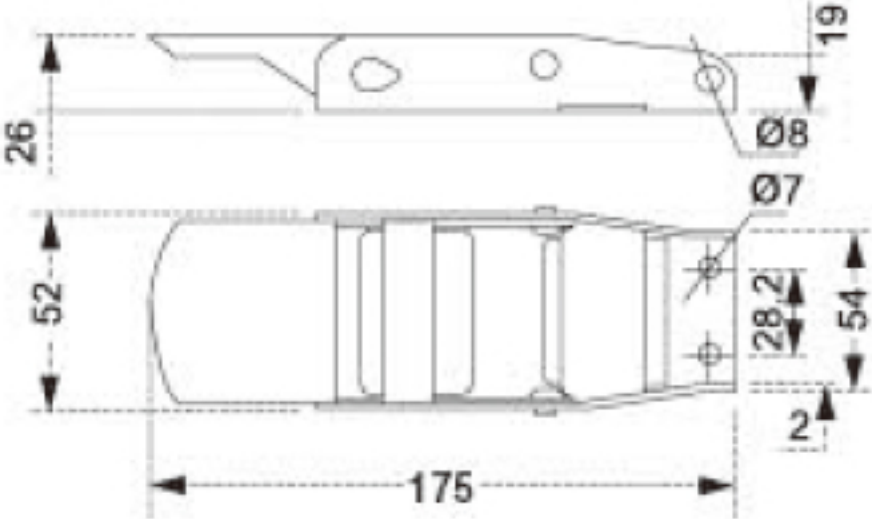

TECHNICAL DRAWING

Tower Industry
YOUR MANUFACTURING BASE IN CHINA

Sales@tower-machinery.com
www.tower-machinery.com

TWOB3103-SS
Over-center Buckle

SIZE: 2" SS
BS: 600kgs/1300lbs