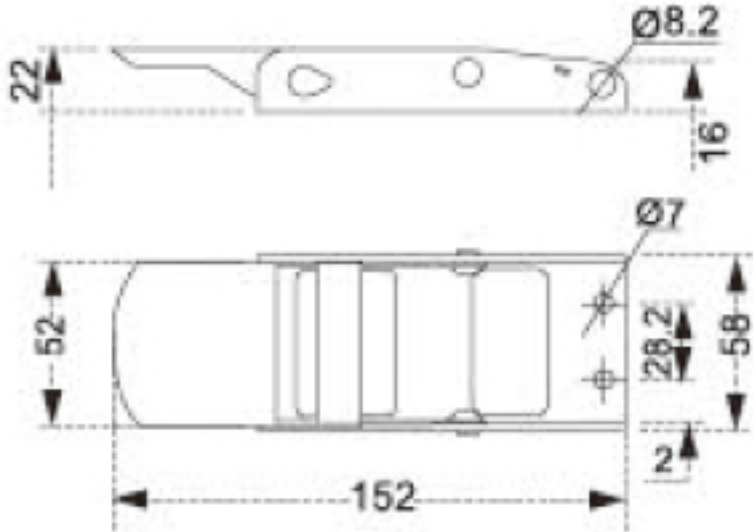

# TECHNICAL DRAWING

**Tower Industry**  
YOUR MANUFACTURING BASE IN CHINA

Sales@tower-machinery.com  
www.tower-machinery.com

TWOB3102-SS

Over-center Buckle

SIZE: 2" SS

BS: 600kgs/1300lbs